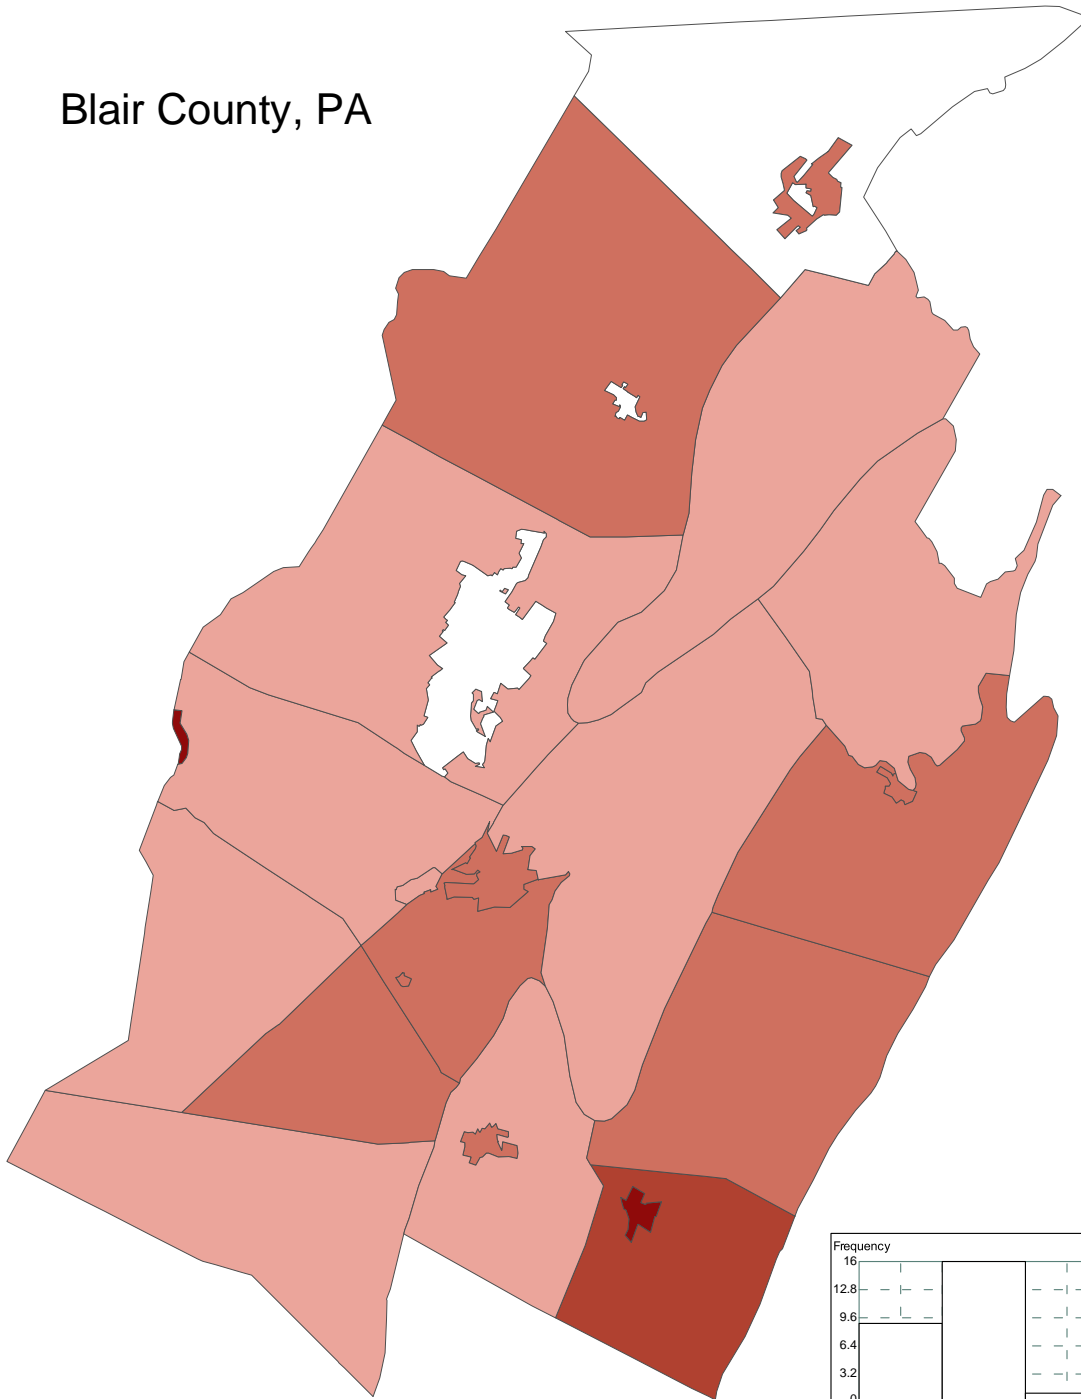

# Blair County, PA

SSRI/PRI - GIA Core  
Michelle Zeiders  
October 16, 2002  
GIS Data Sources:  
PASDA, U.S. Census  
Bureau, and PennDOT.

## Housing Units Using Electricity For Fuel

### Percent