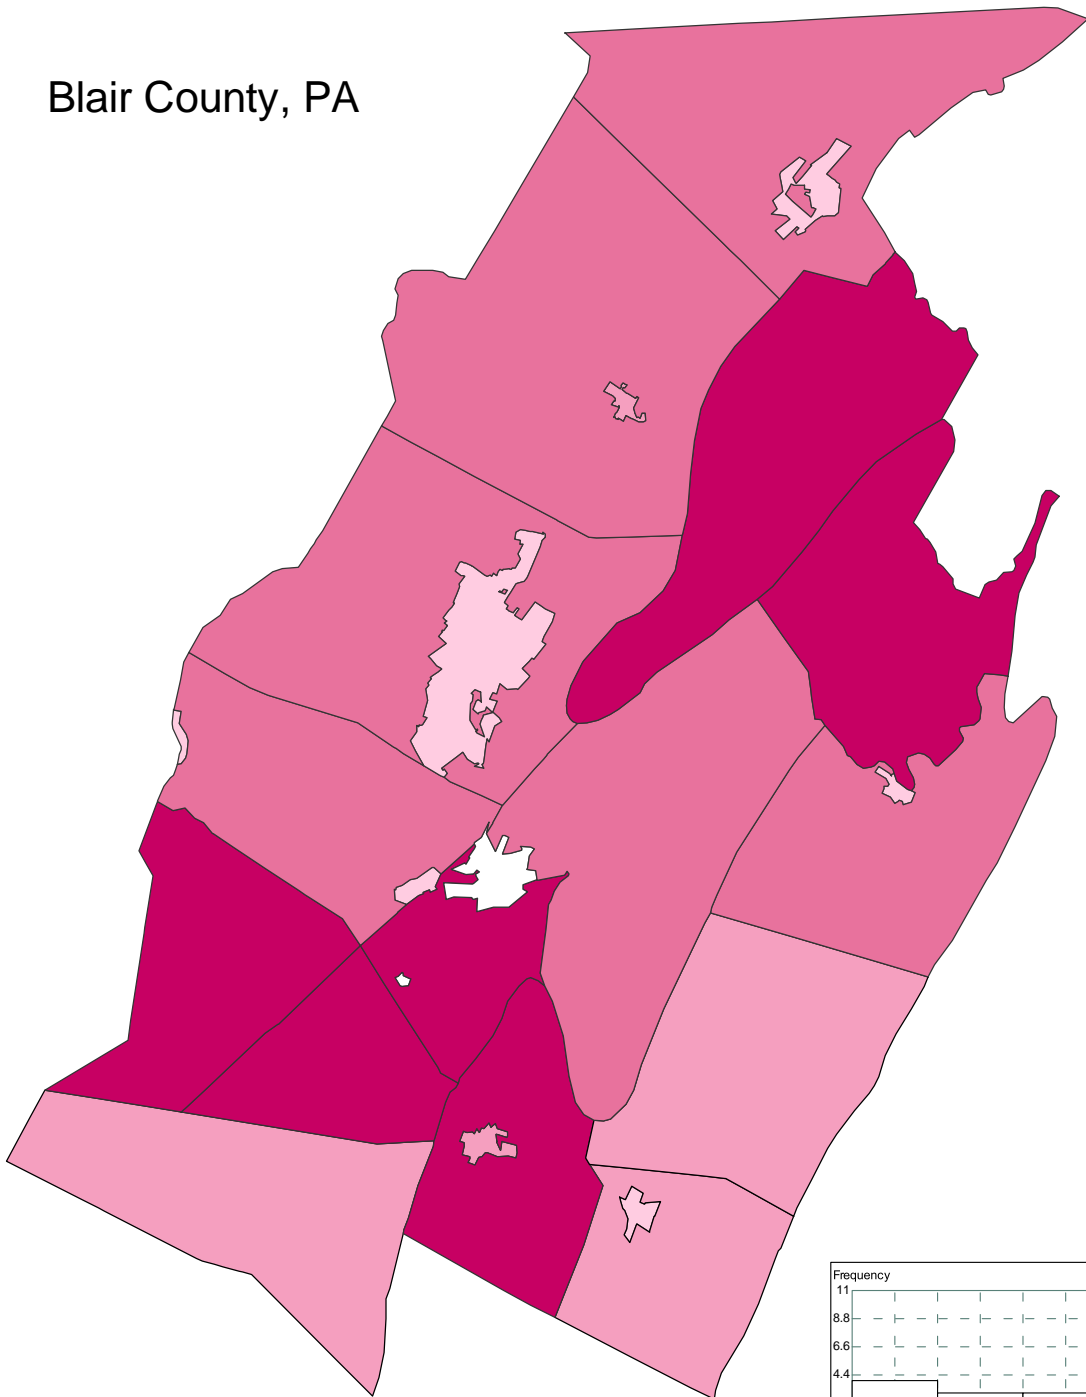

Blair County, PA

SSRI/PRI - GIA Core
 Michelle Zeiders &
 Frances Burden
 November 7, 2002
 GIS Data Sources:
 PASDA, U.S. Census
 Bureau, and PennDOT.

Owner Occupied Housing Units

Percent