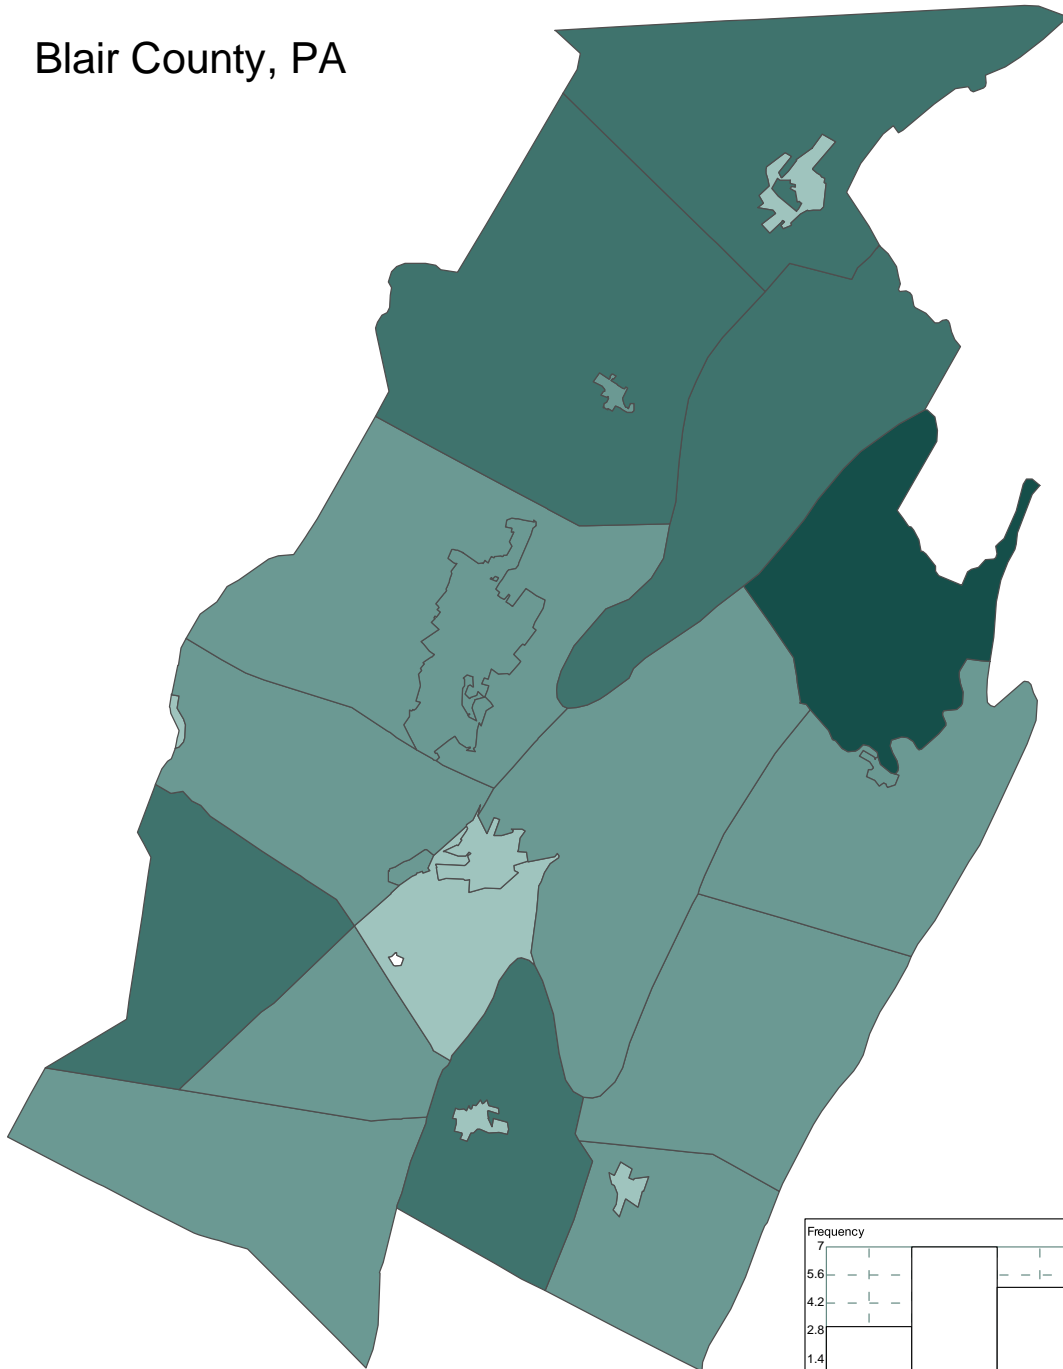

# Blair County, PA

SSRI/PRI - GIA Core  
 Michelle Zeiders &  
 Frances Burden  
 November 7, 2002  
 GIS Data Sources:  
 PASDA, U.S. Census  
 Bureau, and PennDOT.

## Resided in the Same County for 5 Years

### Percent