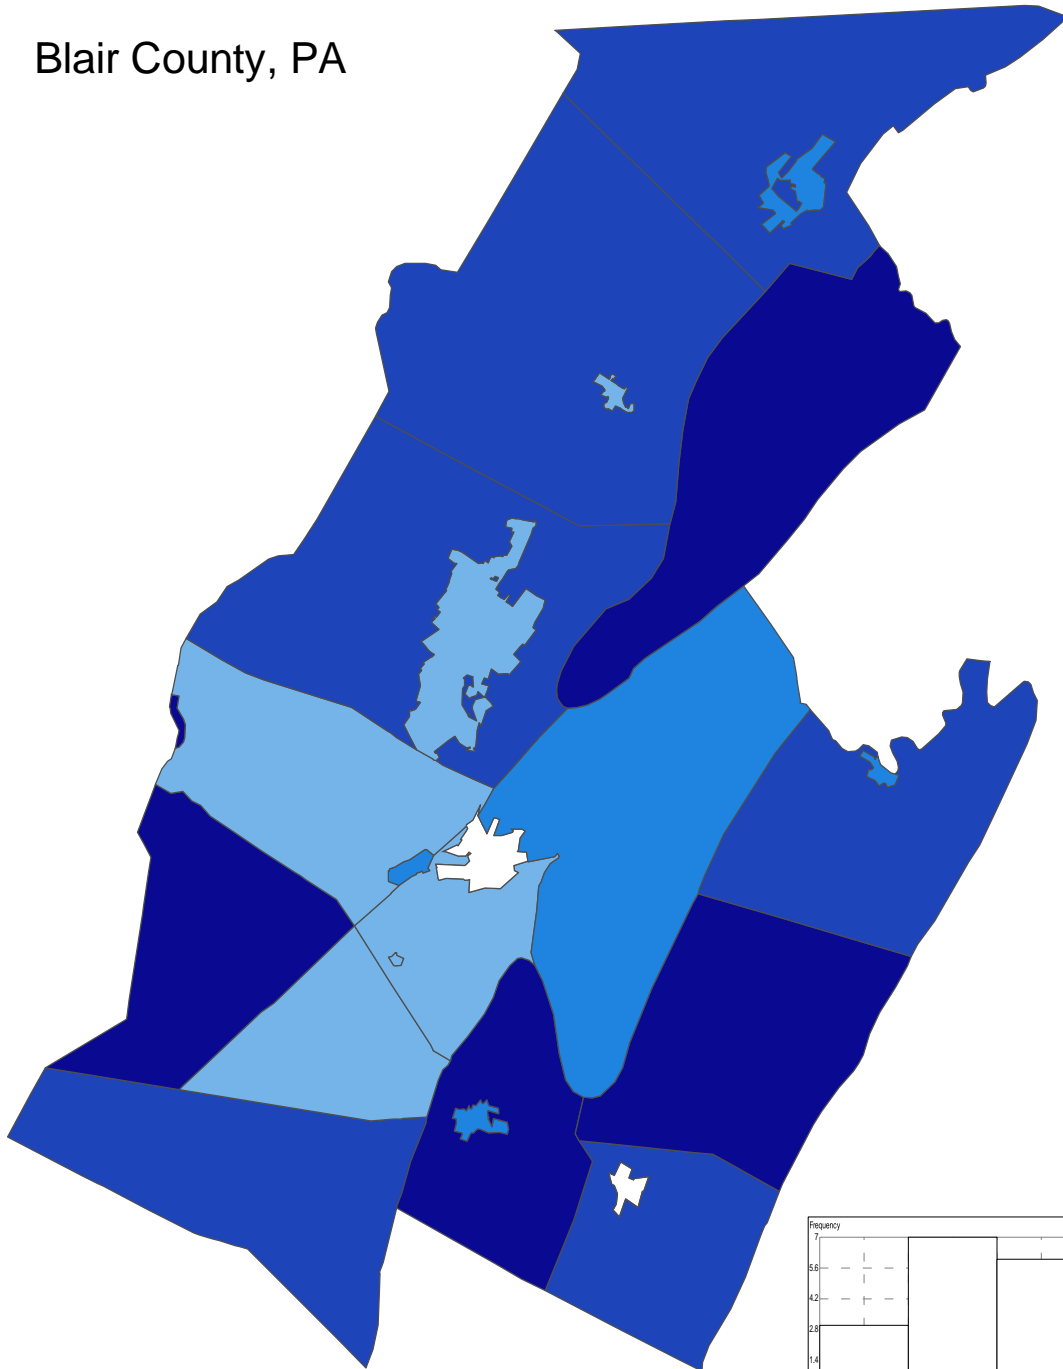

# Blair County, PA

SSRI/PRI - GIA Core  
 Michelle Zeiders &  
 Frances Burden  
 November 7, 2002  
 GIS Data Sources:  
 PASDA, U.S. Census  
 Bureau, and PennDOT.

## Resided in the Same House for 5 Years

### Percent