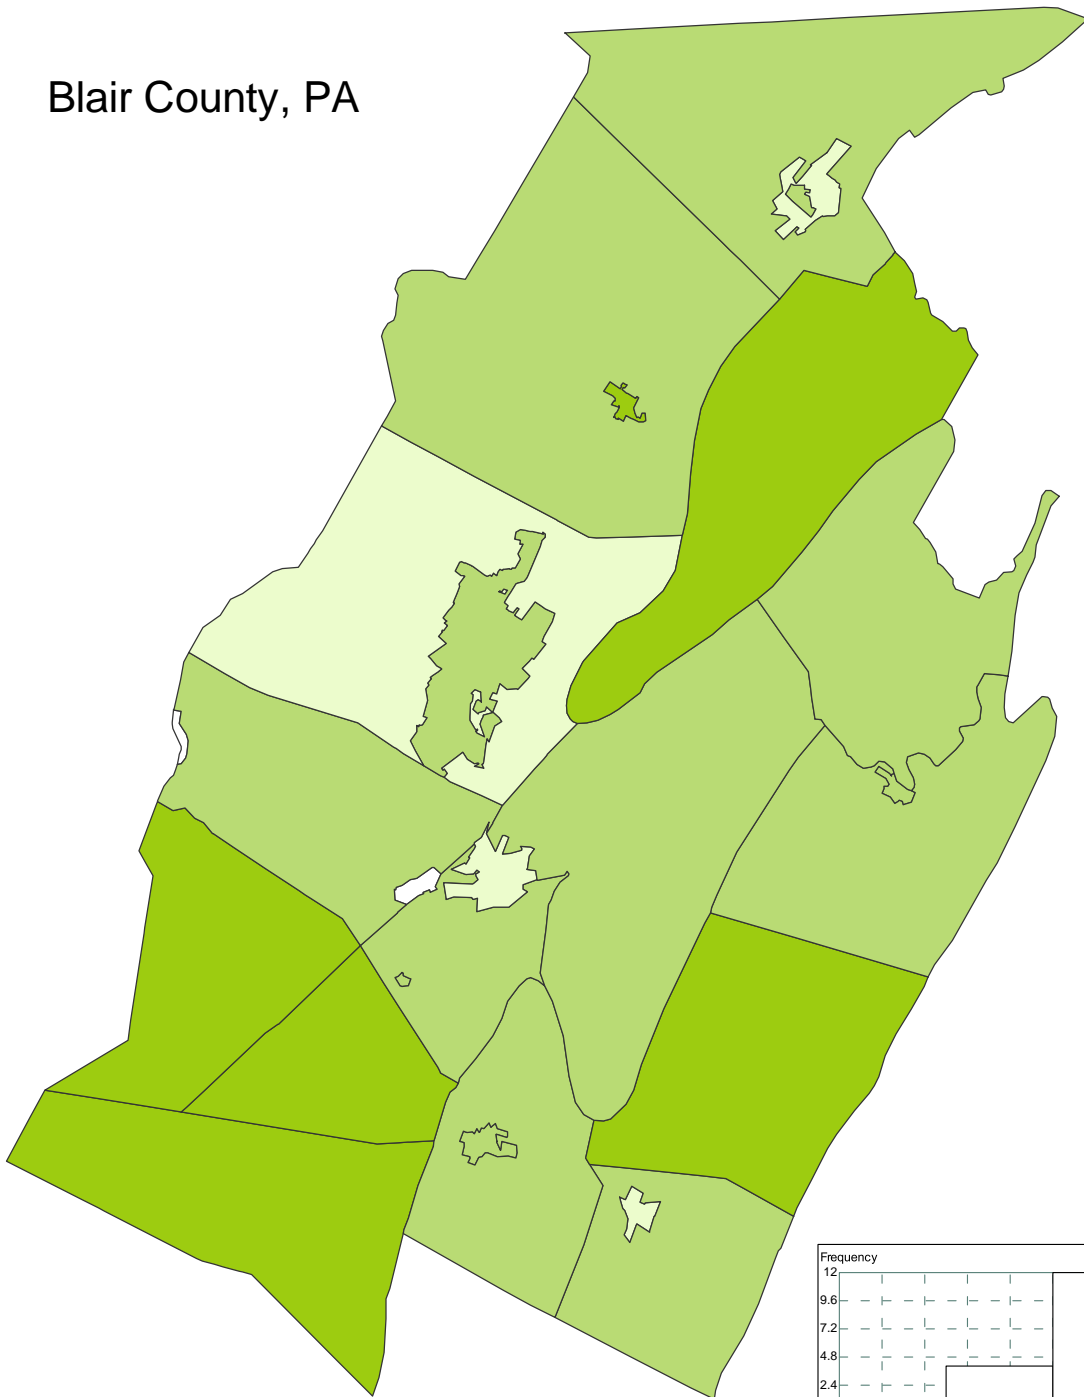

Blair County, PA

SSRI/PRI - GIA Core
 Michelle Zeiders &
 Frances Burden
 November 7, 2002
 GIS Data Sources:
 PASDA, U.S. Census
 Bureau, and PennDOT.

Households with Individuals Under 18

Percent

- < 25.00
- 25.01 - 30.00
- 30.01 - 35.00
- 35.01+