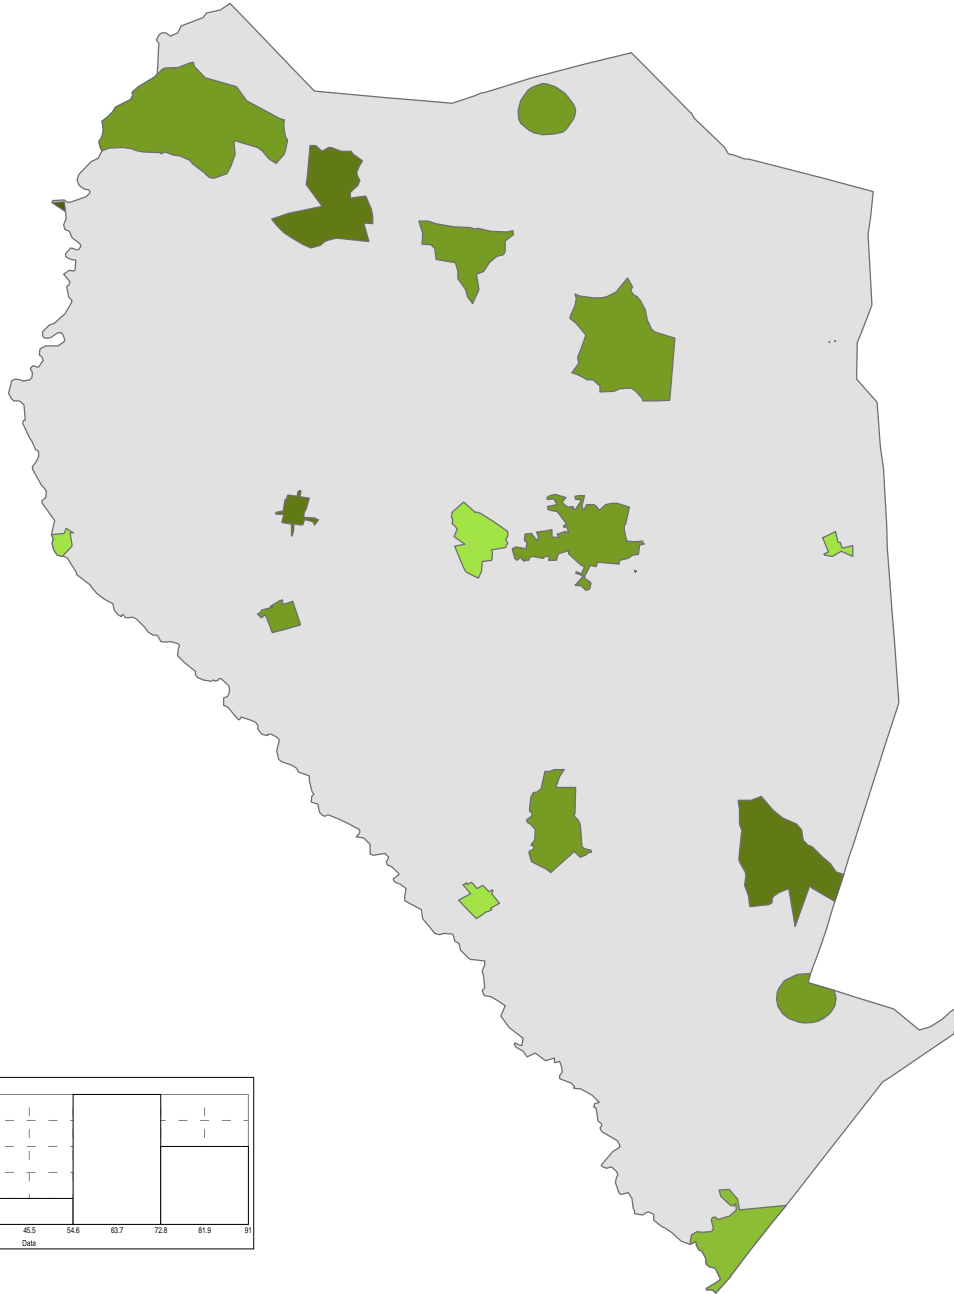

Sampson County, NC

SSRI/PRI - GIA Core
 Sundar Shrestha
 April 5, 2003
 GIS Data Sources:
 PASDA, U.S. Census
 Bureau, and PennDOT.

High School Graduates or Higher

Percent