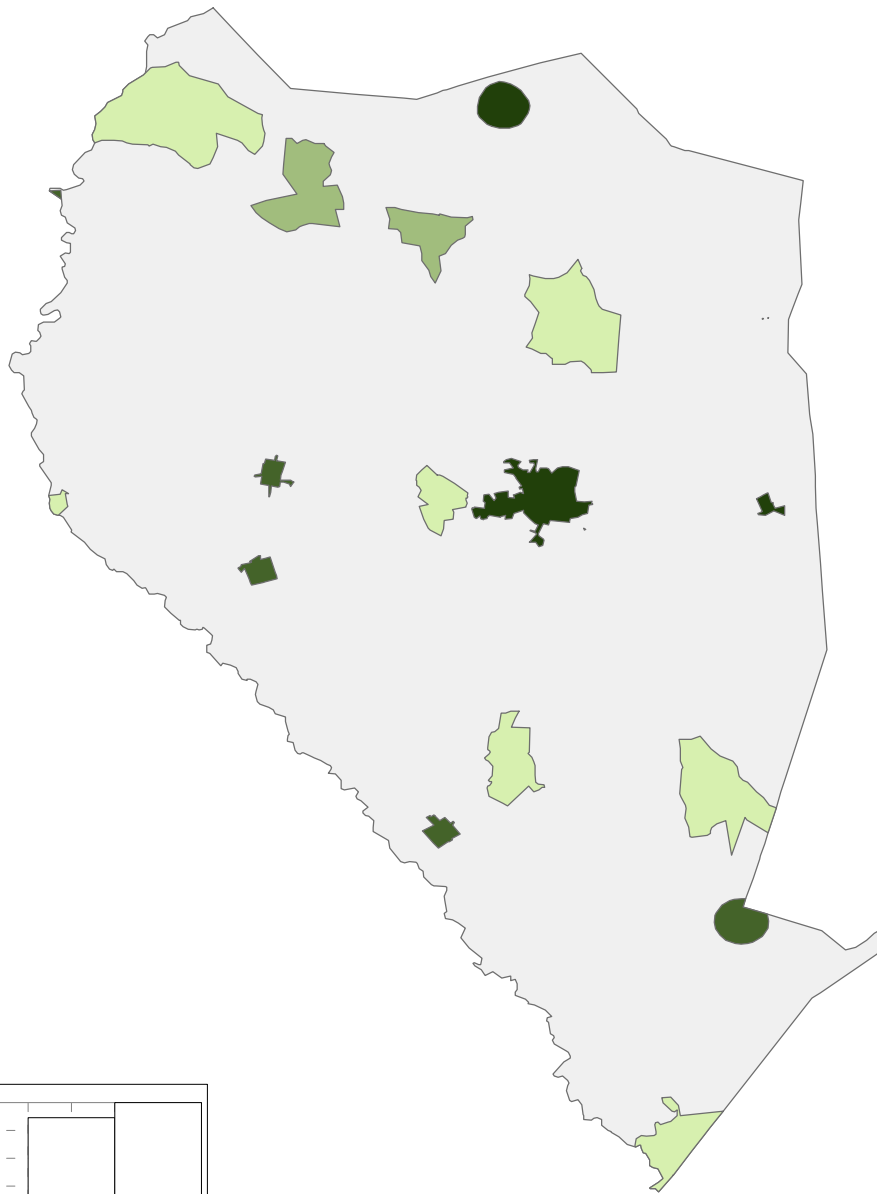

Sampson County, NC

0 2.5 5
Miles

SSRI/PRI - GIA Core
Sundar Shrestha
April 13, 2003
GIS Data Sources:
PASDA, U.S. Census
Bureau, and PennDOT.

Population 16+ Not in the Labor Force

Percent