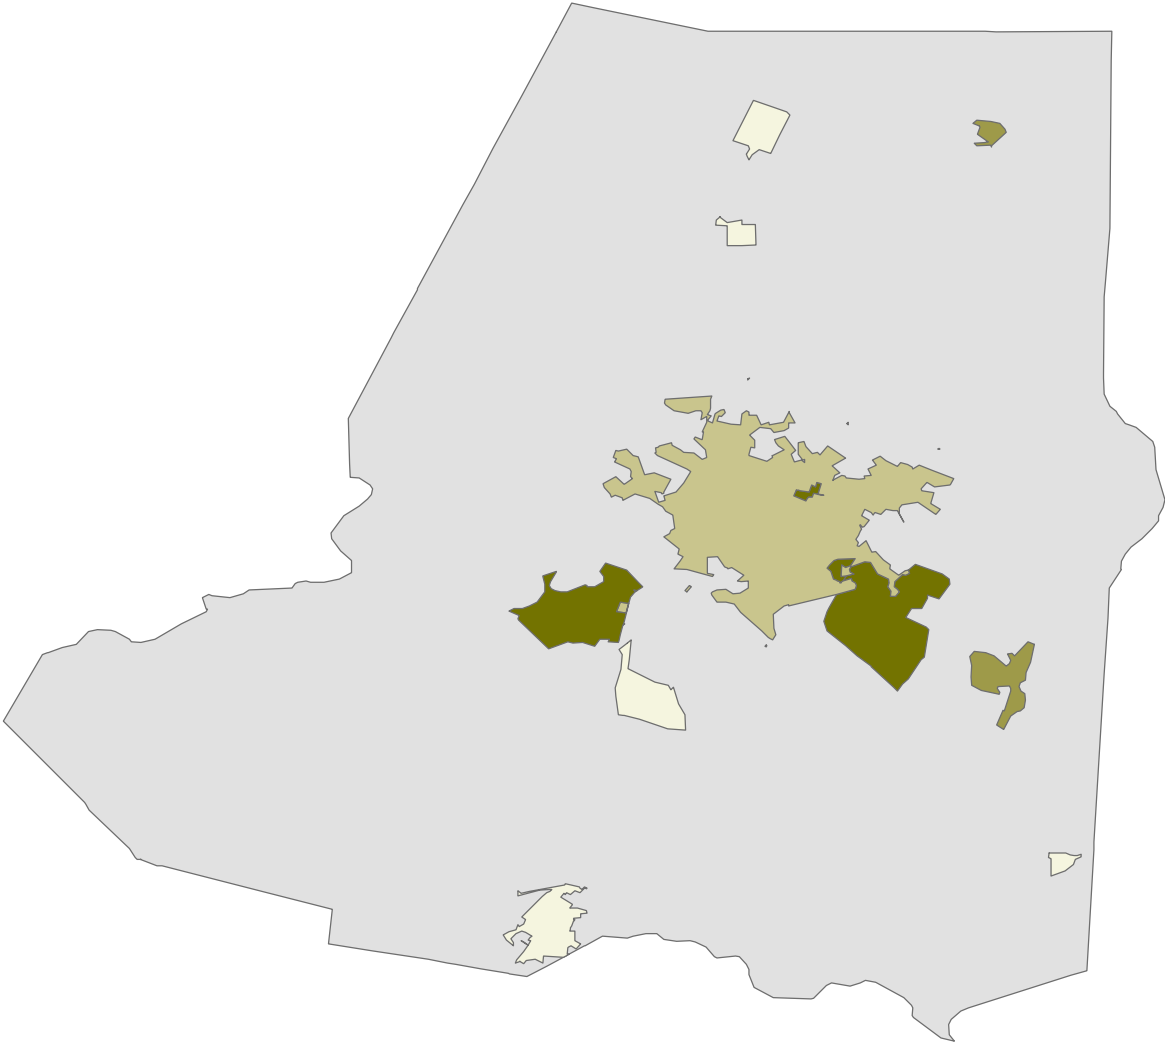

# Wayne County, NC

SSRI/PRI - GIA Core  
 Sundar Shrestha  
 April 11, 2003  
 GIS Data Sources:  
 PASDA, U.S. Census  
 Bureau, and PennDOT.

## Foreign Born Population