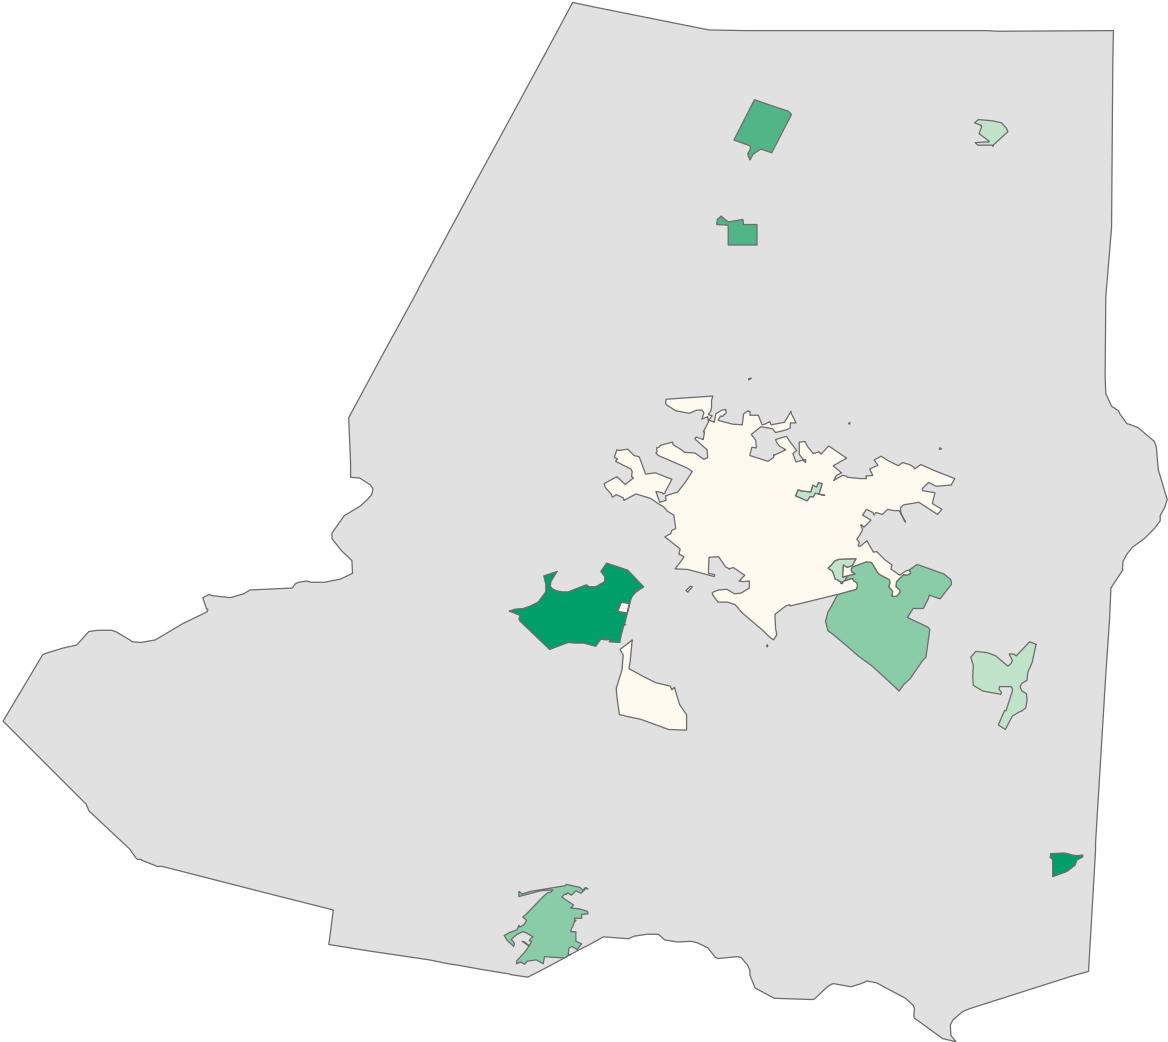

# Wayne County, NC

SSRI/PRI - GIA Core  
 Sundar Shrestha  
 April 8, 2003  
 GIS Data Sources:  
 PASDA, U.S. Census  
 Bureau, and PennDOT.

## Resided in the Same County for 5 Years

### Percent

- < 74.00
- 74.01 - 78.00
- 78.01 - 82.00
- 82.01 - 86.00
- 86.01 +