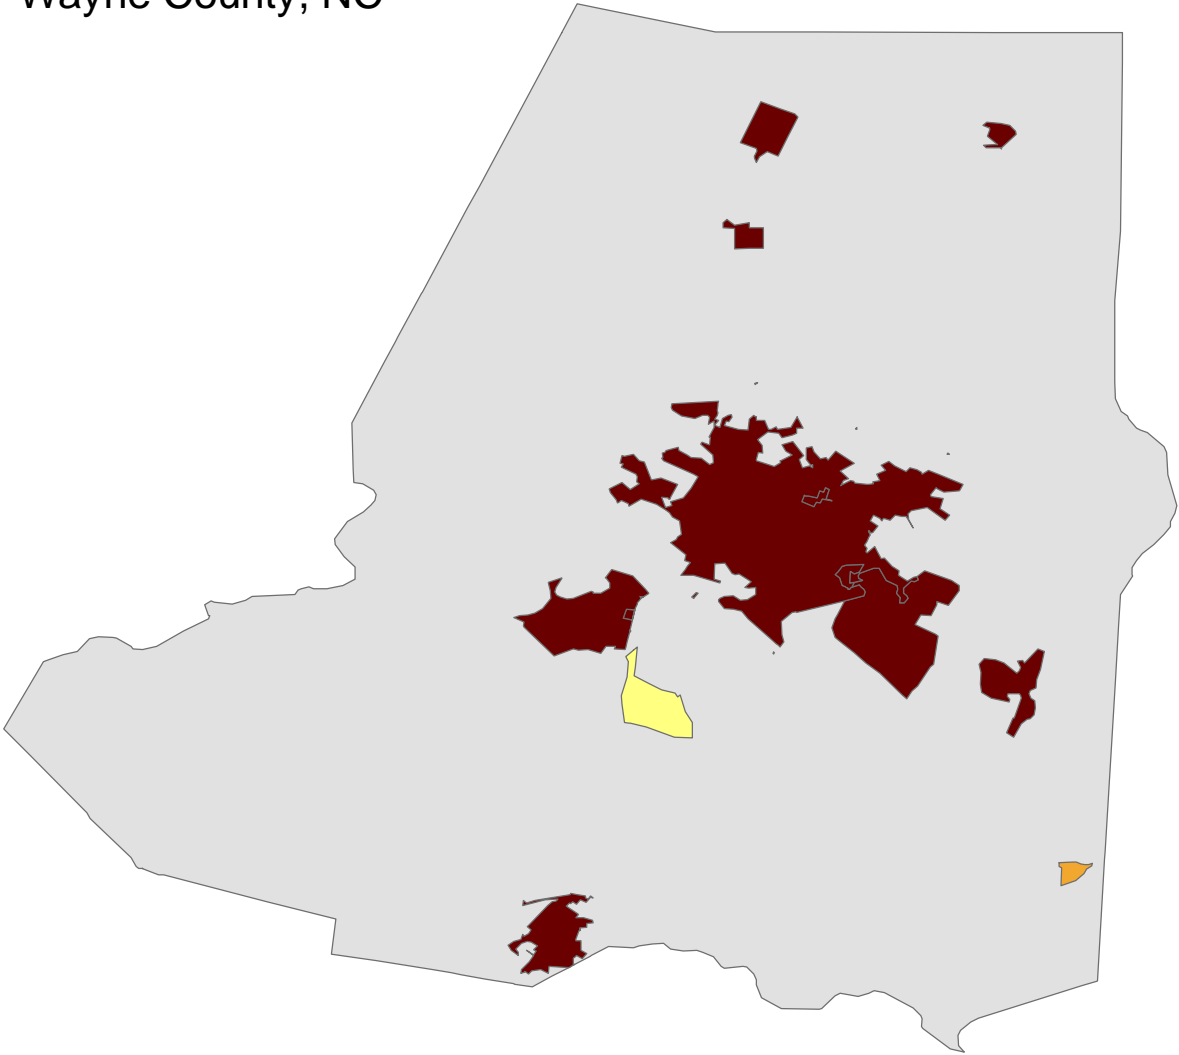

Wayne County, NC

SSRI/PRI - GIA Core
 Sundar Shrestha
 March 28, 2003
 GIS Data Sources:
 PASDA, U.S. Census
 Bureau, and PennDOT.

Average Family Size

Number

- <1.00
- 1.01 - 2.00
- 2.01-3.00