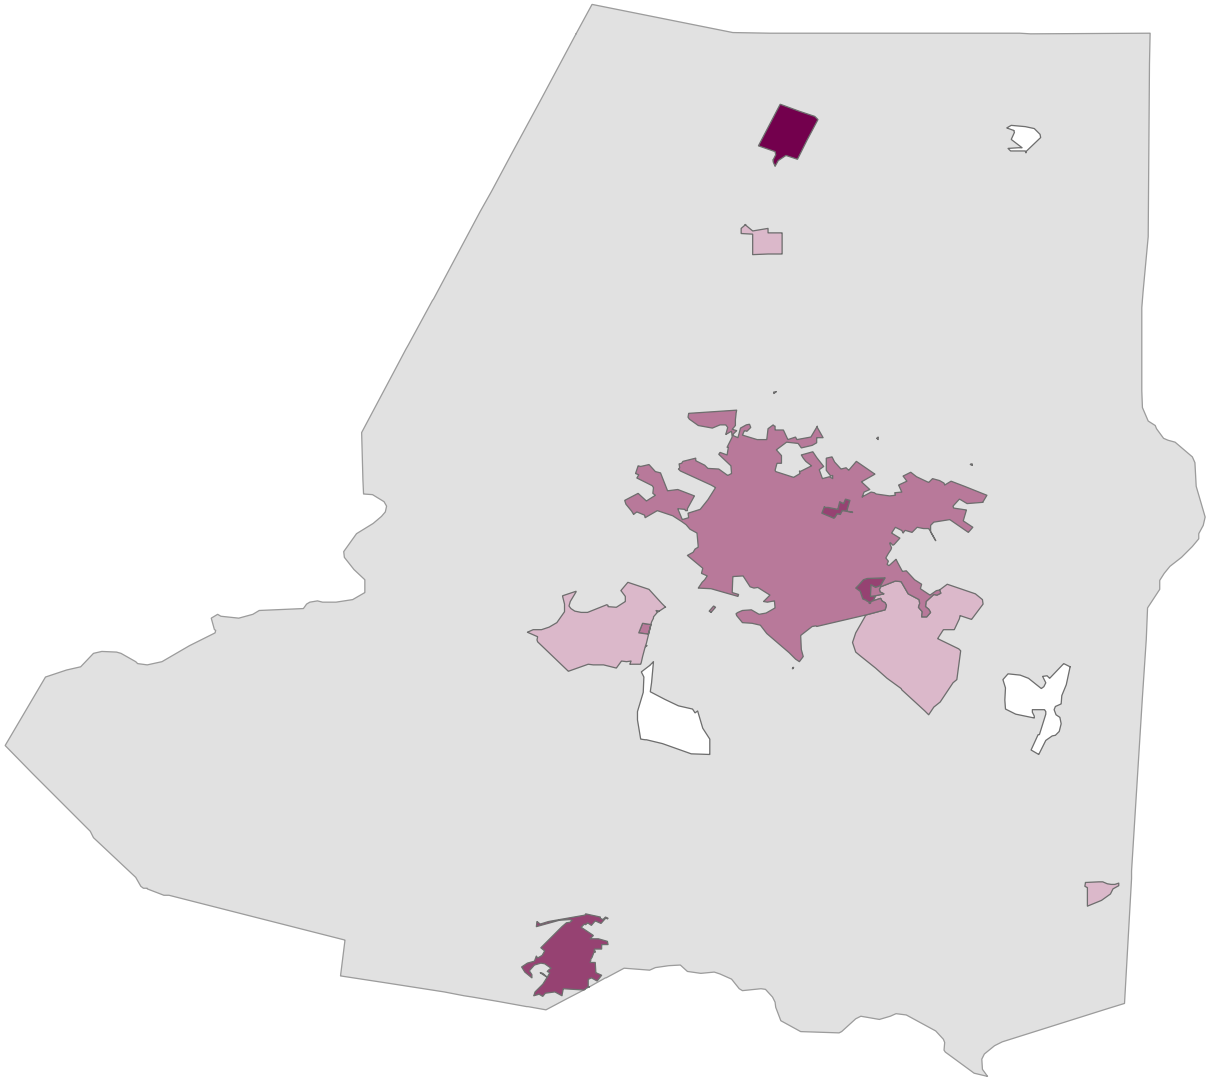

# Wayne County, NC

SSRI/PRI - GIA Core  
 Sundar Shrestha  
 March 2, 2004  
 GIS Data Sources:  
 PASDA, U.S. Census  
 Bureau, and PennDOT.

## Percent Housing Units Using Oil For Fuel

### Percent

- < 4.00
- 4.01 - 6.00
- 6.01 - 8.00
- 8.01 - 12.00
- 12.01 +