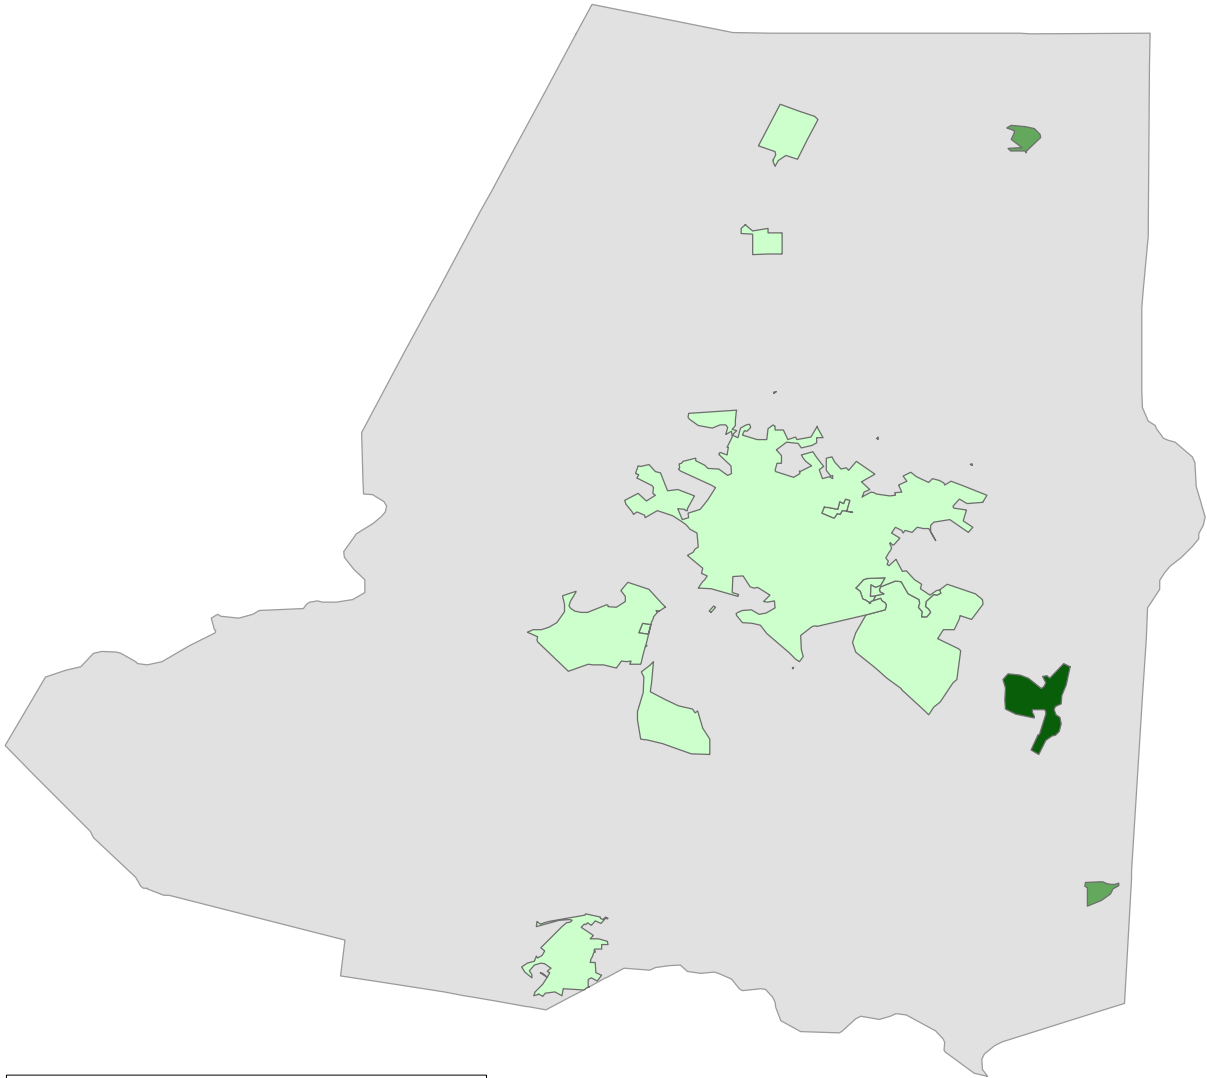

# Wayne County, NC

SSRI/PRI - GIA Core  
 Sundar Shrestha  
 March 2, 2004  
 GIS Data Sources:  
 PASDA, U.S. Census  
 Bureau, and PennDOT.