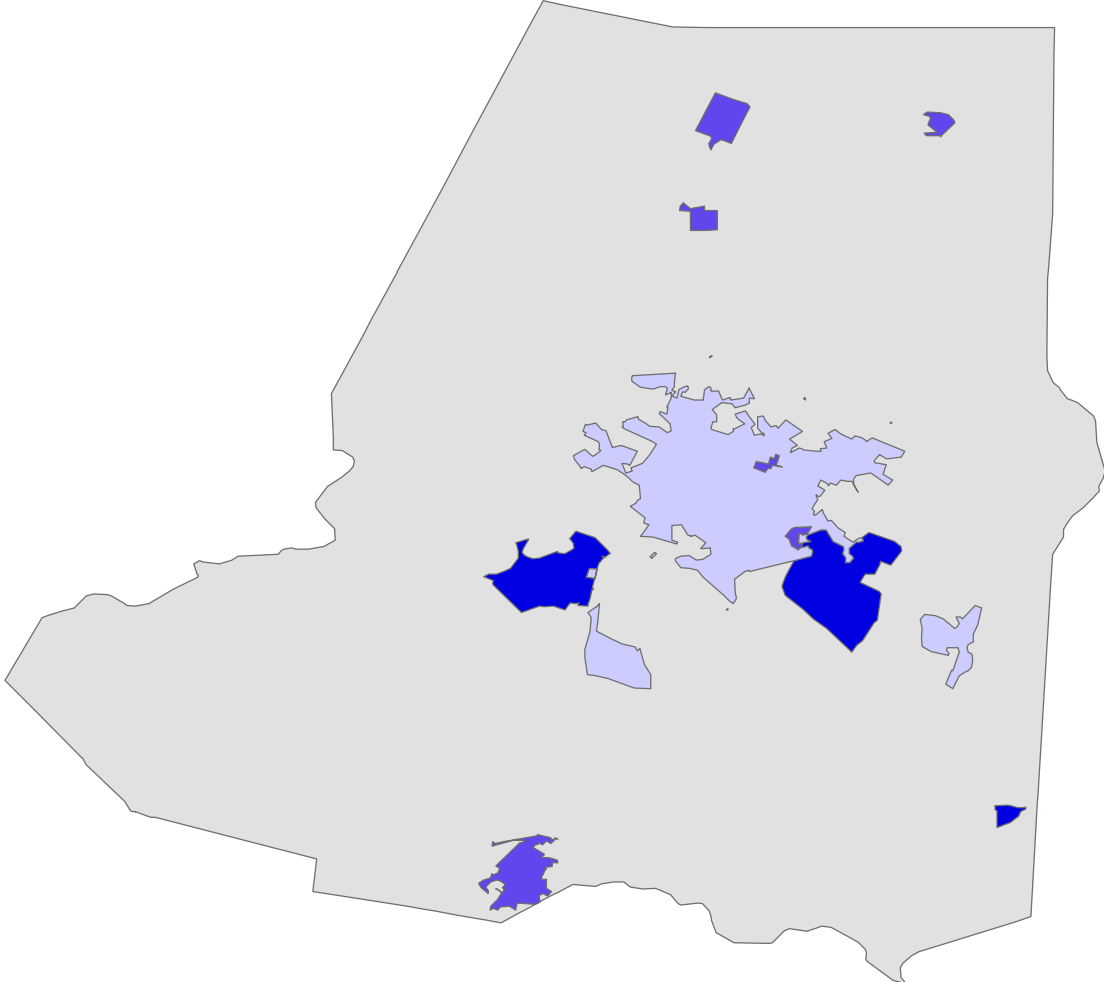

# Wayne County, NC

SSRI/PRI - GIA Core  
 Sundar Shrestha  
 February 27, 2004  
 GIS Data Sources:  
 PASDA, U.S. Census  
 Bureau, and PennDOT.

## Percent Mobile Homes

### Percent

- < 5.00
- 5.01 - 10.00
- 10.01 - 20.00
- 20.01 +