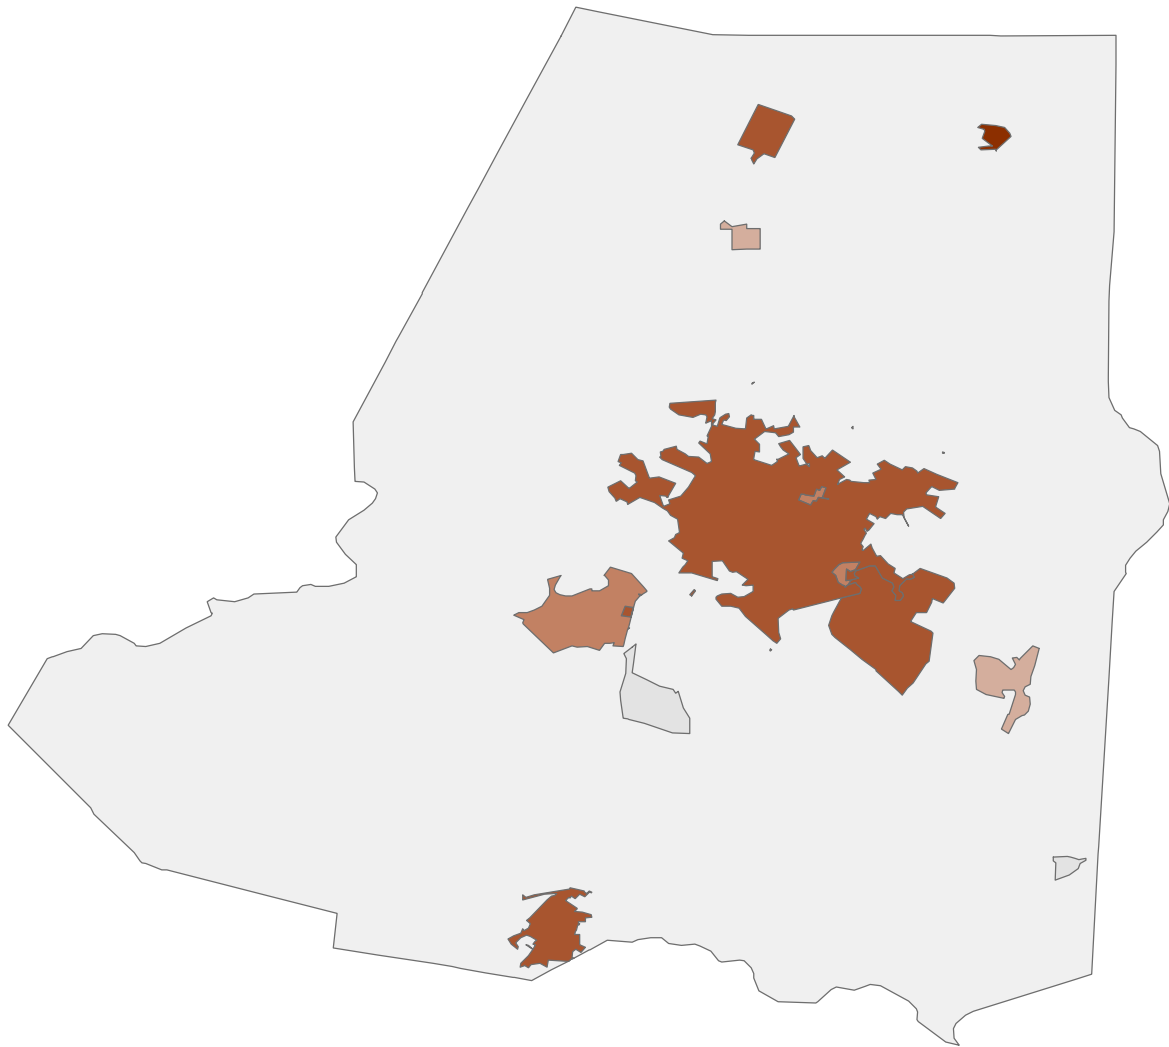

# Wayne County, NC

SSRI/PRI - GIA Core  
Sundar Shrestha  
March 17, 2004  
GIS Data Sources:  
PASDA, U.S. Census  
Bureau, and PennDOT.

## Unemployed

### Percent