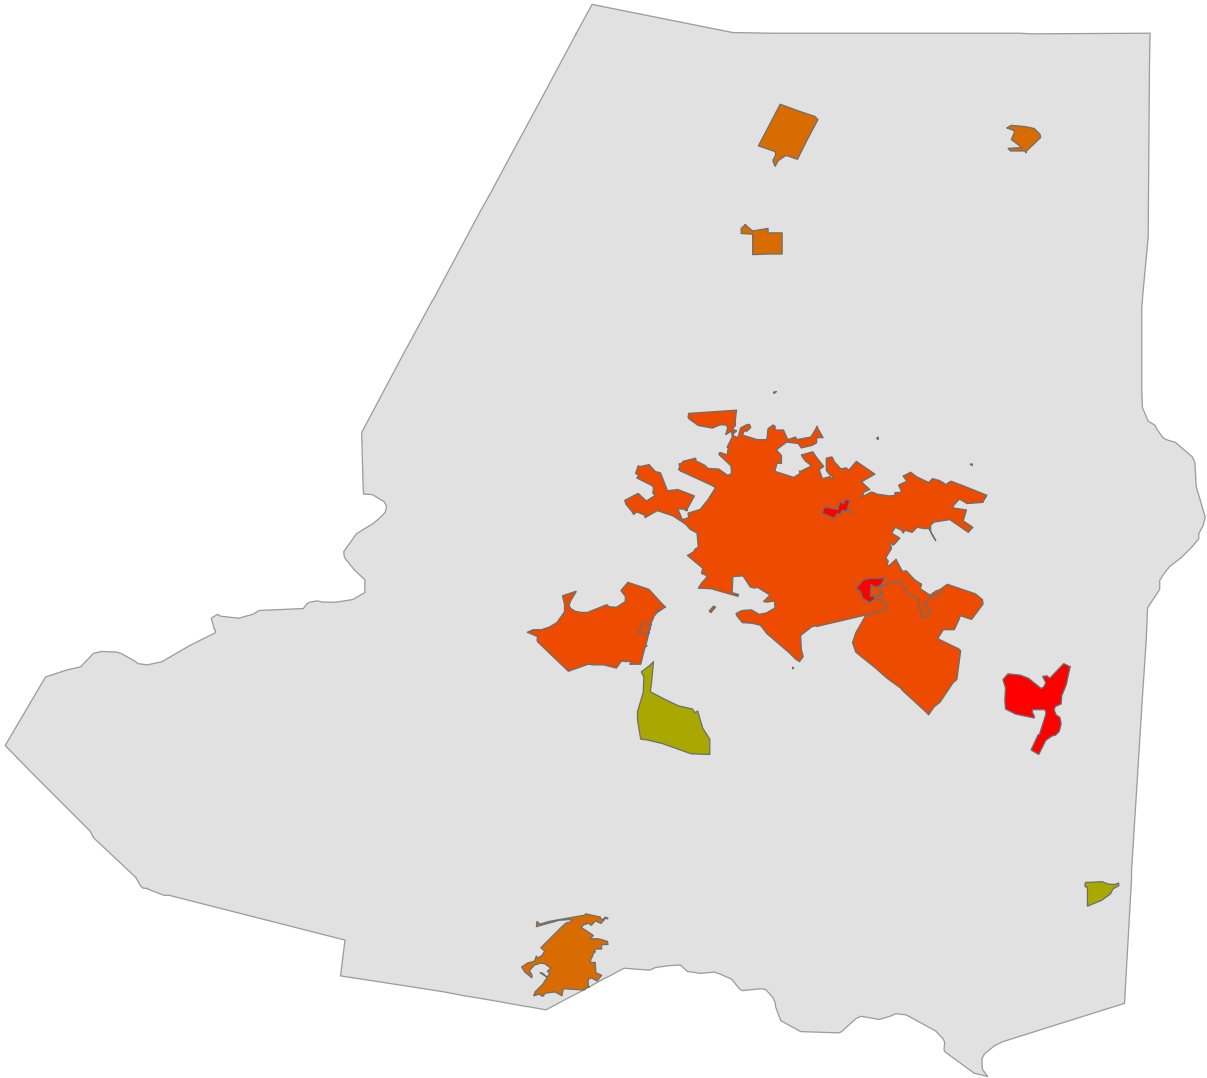

Wayne County, NC

SSRI/PRI - GIA Core
 Sundar Shrestha
 March 2, 2004
 GIS Data Sources:
 PASDA, U.S. Census
 Bureau, and PennDOT.

Median Value of Occupied Home