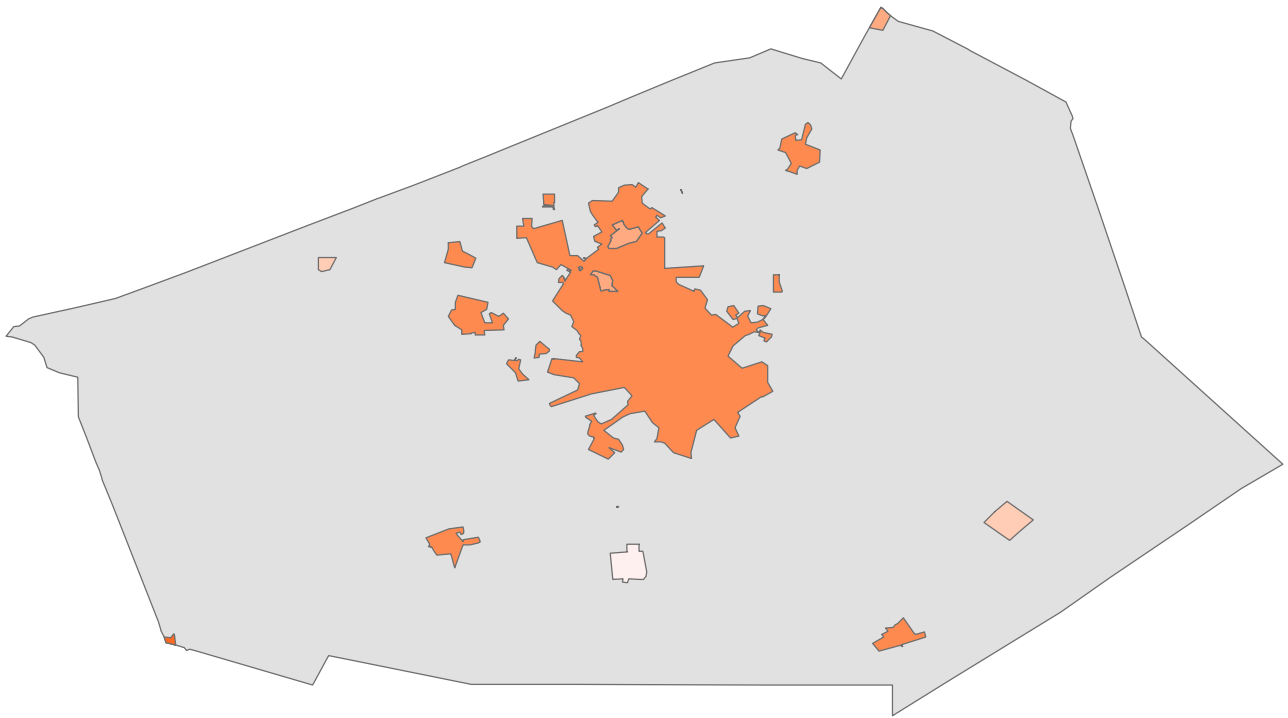

Wilson County, NC

SSRI/PRI - GIA Core
 Sundar Shrestha
 March 8, 2004
 GIS Data Sources:
 PASDA, U.S. Census
 Bureau, and PennDOT.

Percent Occupied Housing Units Without Vehicles

Percent

- <2.00
- 2.01 - 5.00
- 5.01 - 10.00
- 10.01 - 15.00
- 15.01 +