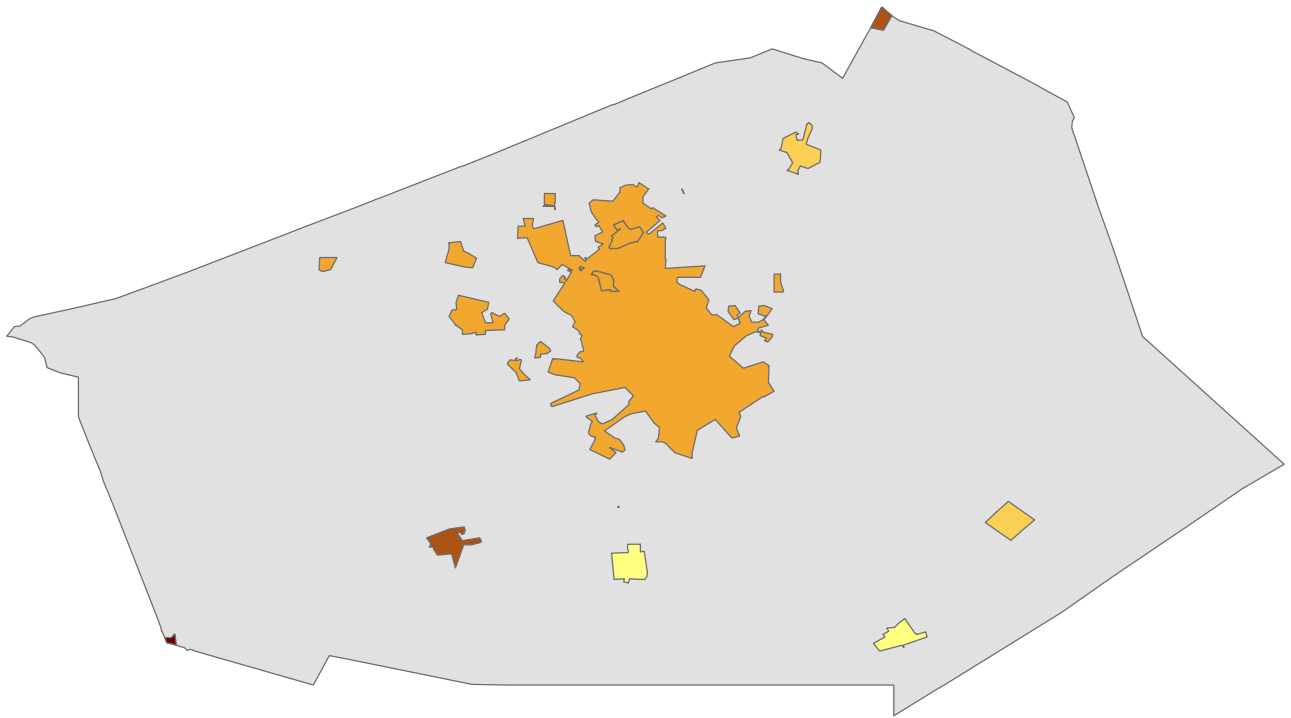

Wilson County, NC

SSRI/PRI - GIA Core
 Sundar Shrestha
 April 11, 2003
 GIS Data Sources:
 PASDA, U.S. Census
 Bureau, and PennDOT.

Population 15+ Divorced

Percent

- < 6.00
- 6.01 - 8.00
- 8.01 - 10.00
- 10.01 - 12.00
- 12.01 +