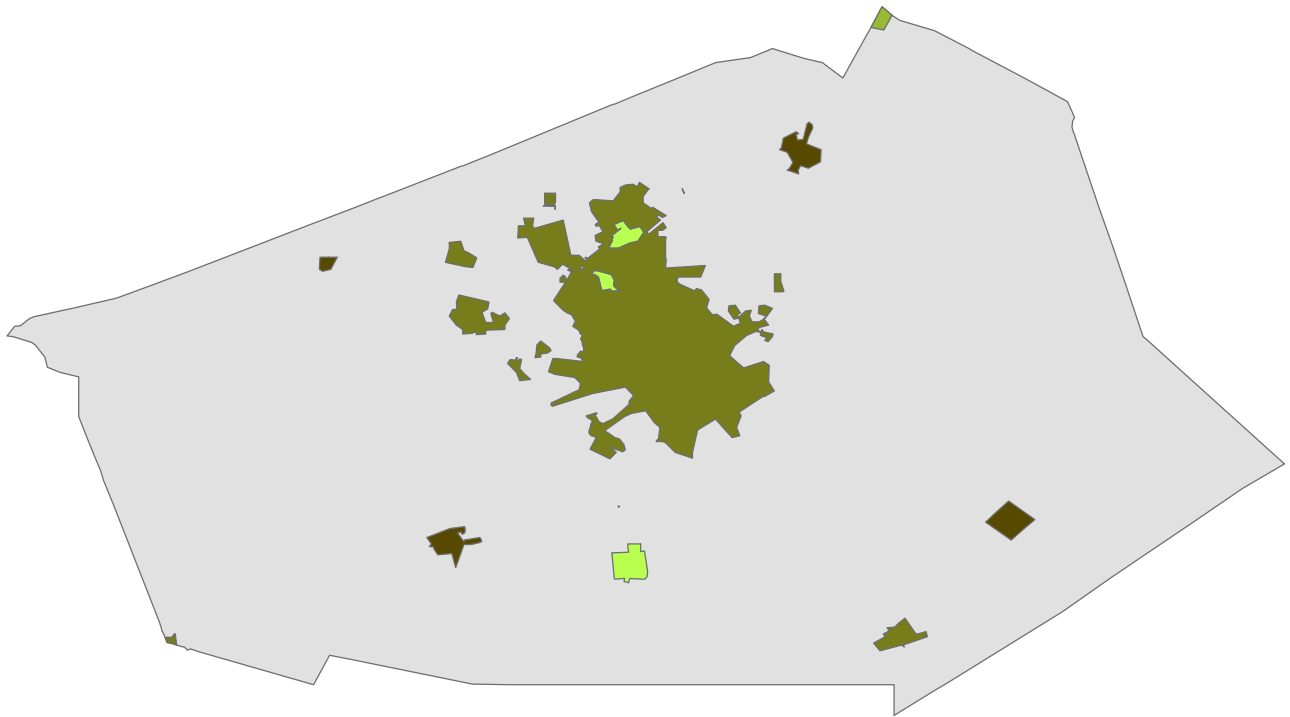

Wilson County, NC

SSRI/PRI - GIA Core
Sundar Shrestha
April 11, 2003
GIS Data Sources:
PASDA, U.S. Census
Bureau, and PennDOT.

Resided in the Same County for 5 Years

Percent

-  < 75.00
-  75.01 - 80.00
-  80.01 - 85.00
-  85.01+