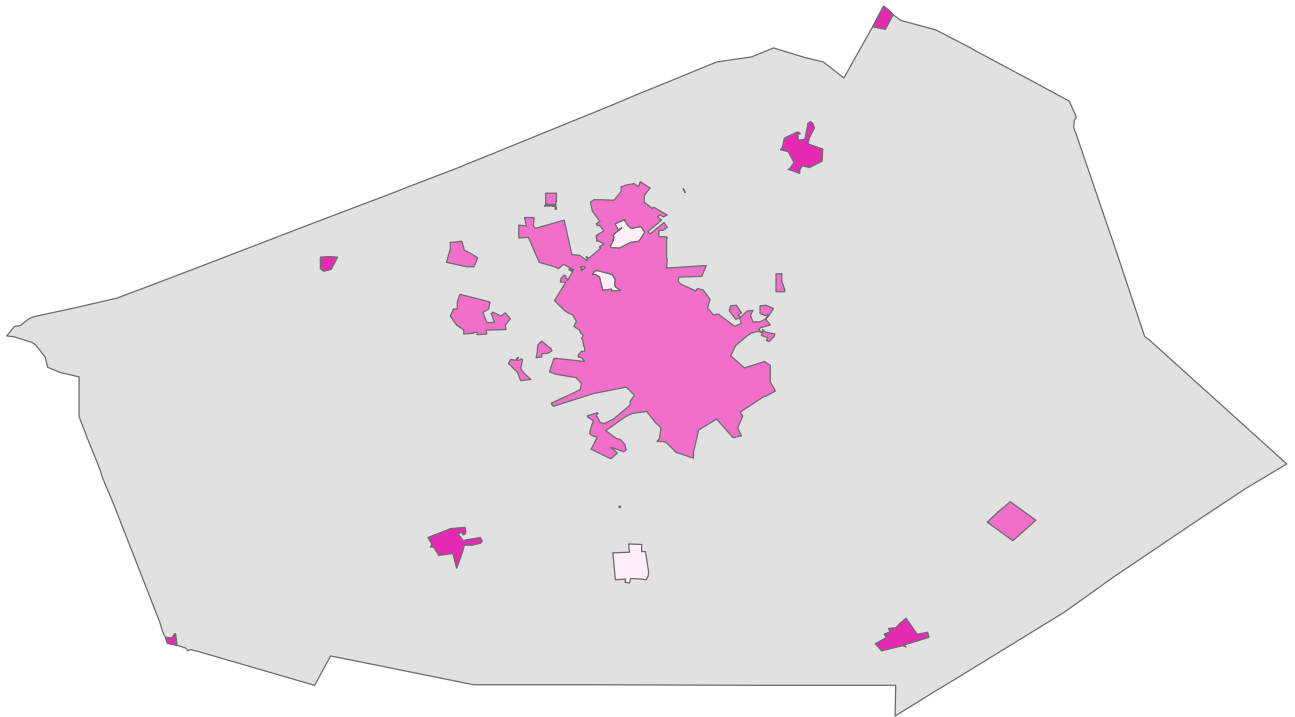

Wilson County, NC

SSRI/PRI - GIA Core
Sundar Shrestha
April 11, 2003
GIS Data Sources:
PASDA, U.S. Census
Bureau, and PennDOT.

NC Resident Since 1995

Percent

-  < 85.00
-  85.01 - 88.00
-  88.01 - 92.00
-  92.01 +