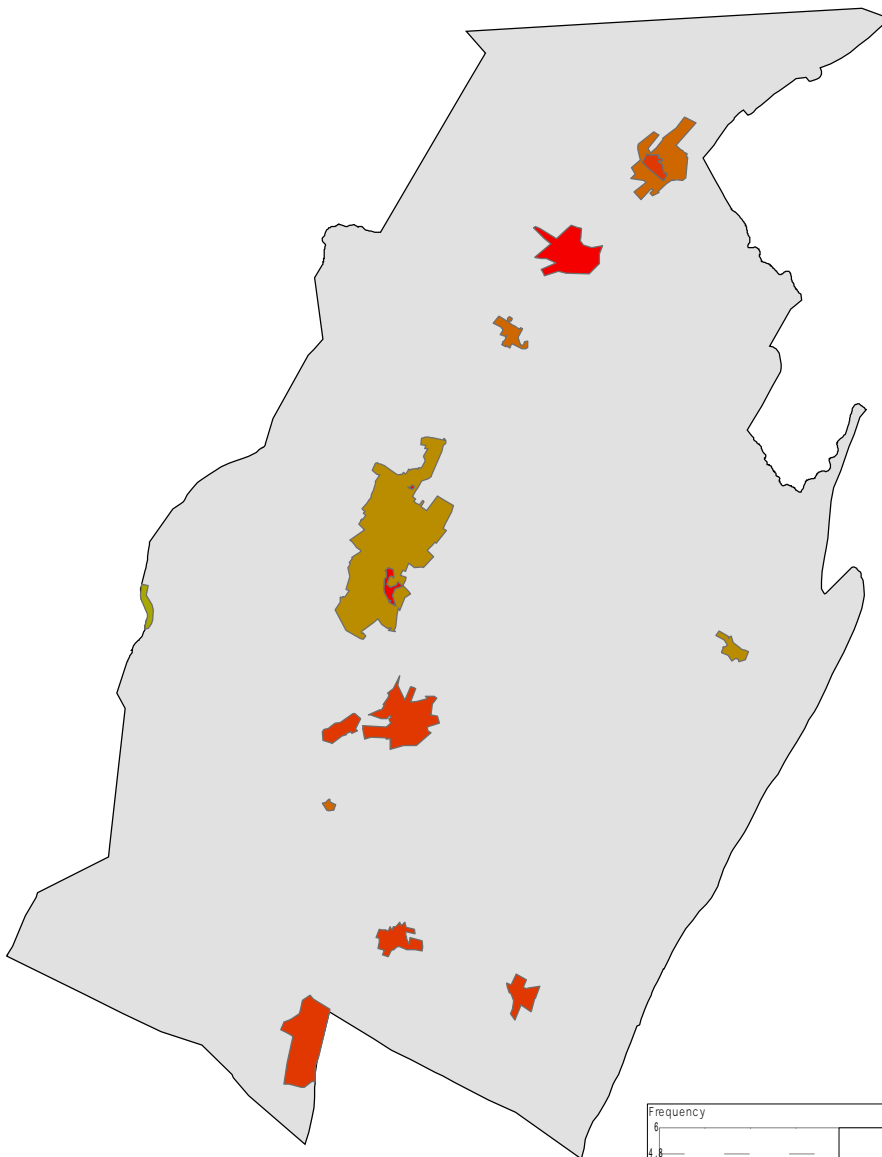

# Blair County, PA

0 2.5 5  
Miles

SSRI/PRI - GIA Core  
Sundar S. Shrestha  
October 27, 2004  
GIS Data Sources:  
PASDA, U.S. Census  
Bureau, and PennDOT.

5

## Median Value of Occupied Home

### Dollar

- < 50000
- 50001 - 60000
- 60001 - 70000
- 70001 - 80000
- 80001+