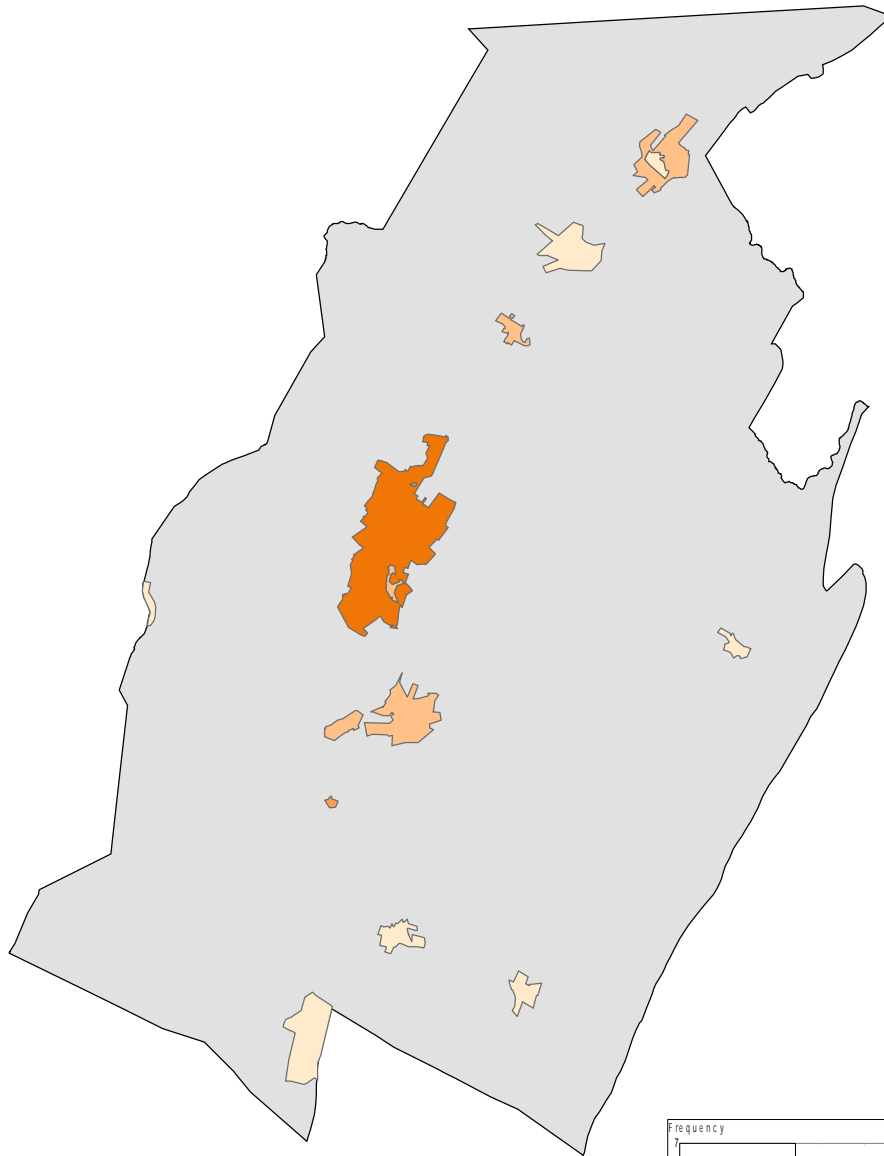

Blair County, PA

0 2.5 5
Miles

SSRI/PRI - GIA Core
Sundar S. Shrestha
October 25, 2004
GIS Data Sources:
PASDA, U.S. Census
Bureau, and PennDOT.

5

Percent Minority

Percent