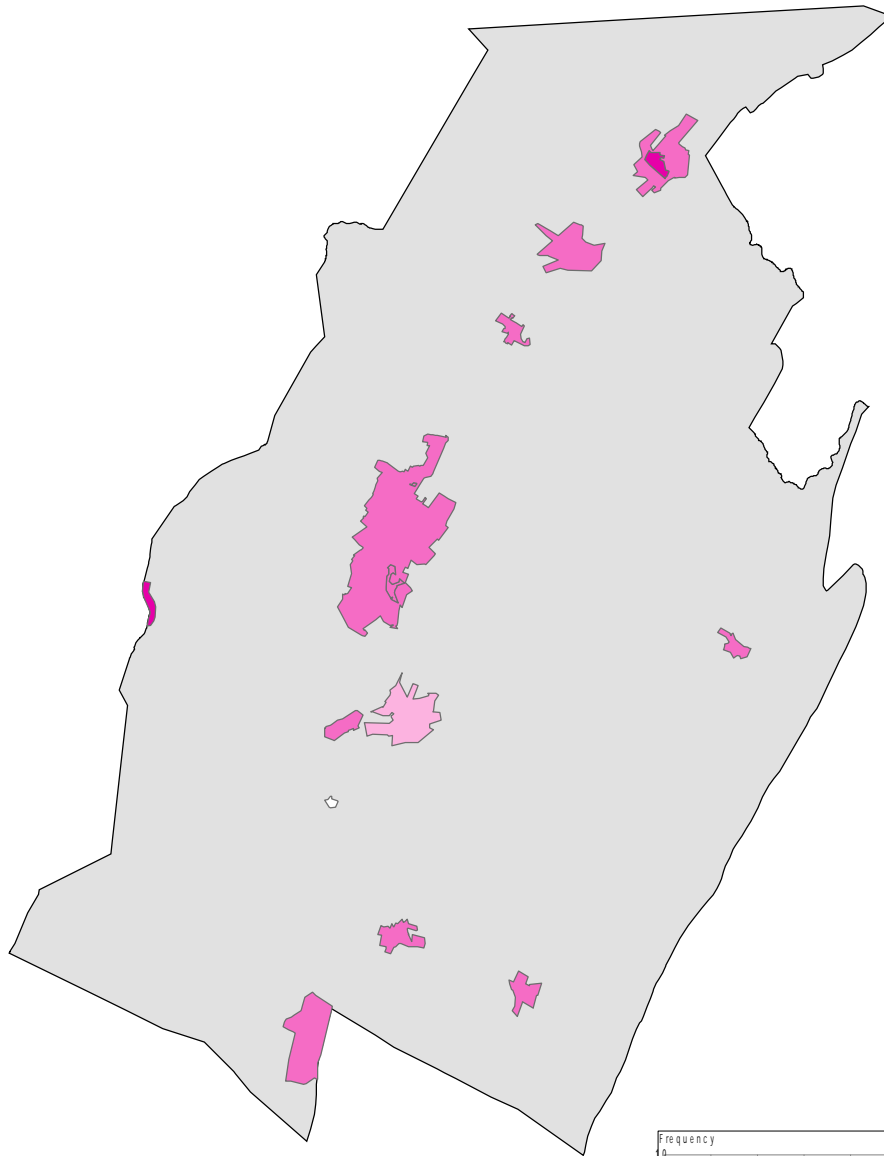

# Blair County, PA

SSRI/PRI - GIA Core  
 Sundar S. Shrestha  
 October 18, 2004  
 GIS Data Sources:  
 PASDA, U.S. Census  
 Bureau, and PennDOT.

# 5

## Resided in the Same State for 5 Years

### Percent