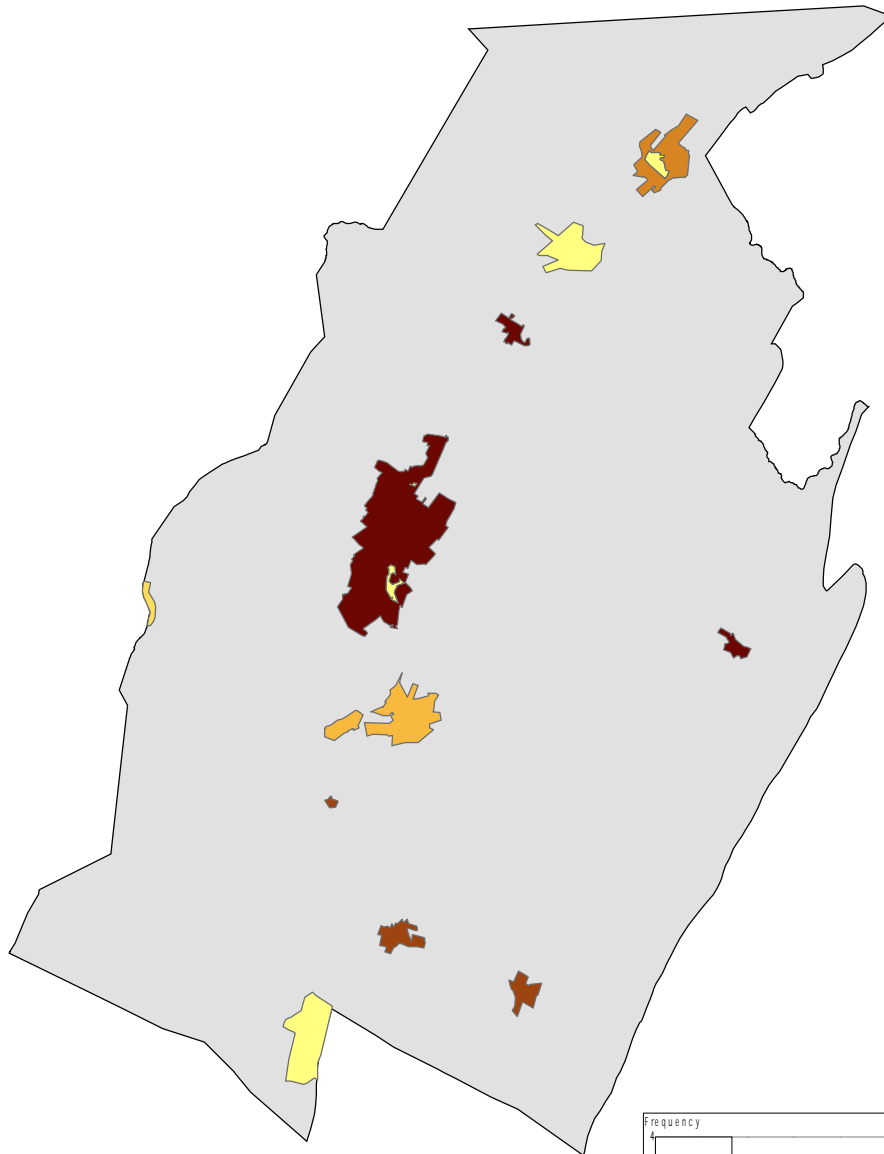

Blair County, PA

SSRI/PRI - GIA Core
Sundar S. Shrestha
October 18, 2004
GIS Data Sources:
PASDA, U.S. Census
Bureau, and PennDOT.

5

Population Density (Per Square Miles)

Number

- <1500
- 1501 - 2000
- 2001 - 2500
- 2501 - 3000
- 3001 - 3500
- 3501 +