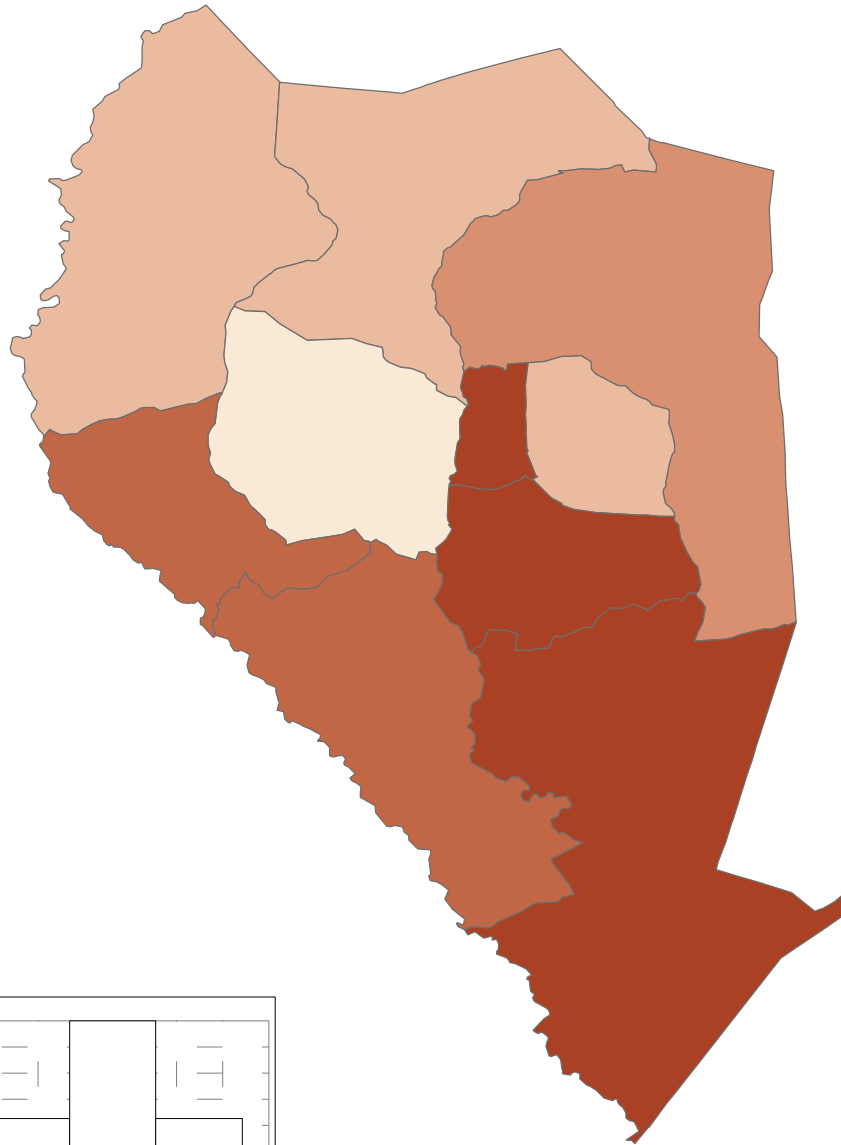

Sampson County, NC

0 2.5 5
Miles

SSRI/PRI - GIA Core
Sundar S. Shrestha
September 29, 2004
GIS Data Sources:
PASDA, U.S. Census
Bureau, and PennDOT.

5

Families in Poverty

Percent