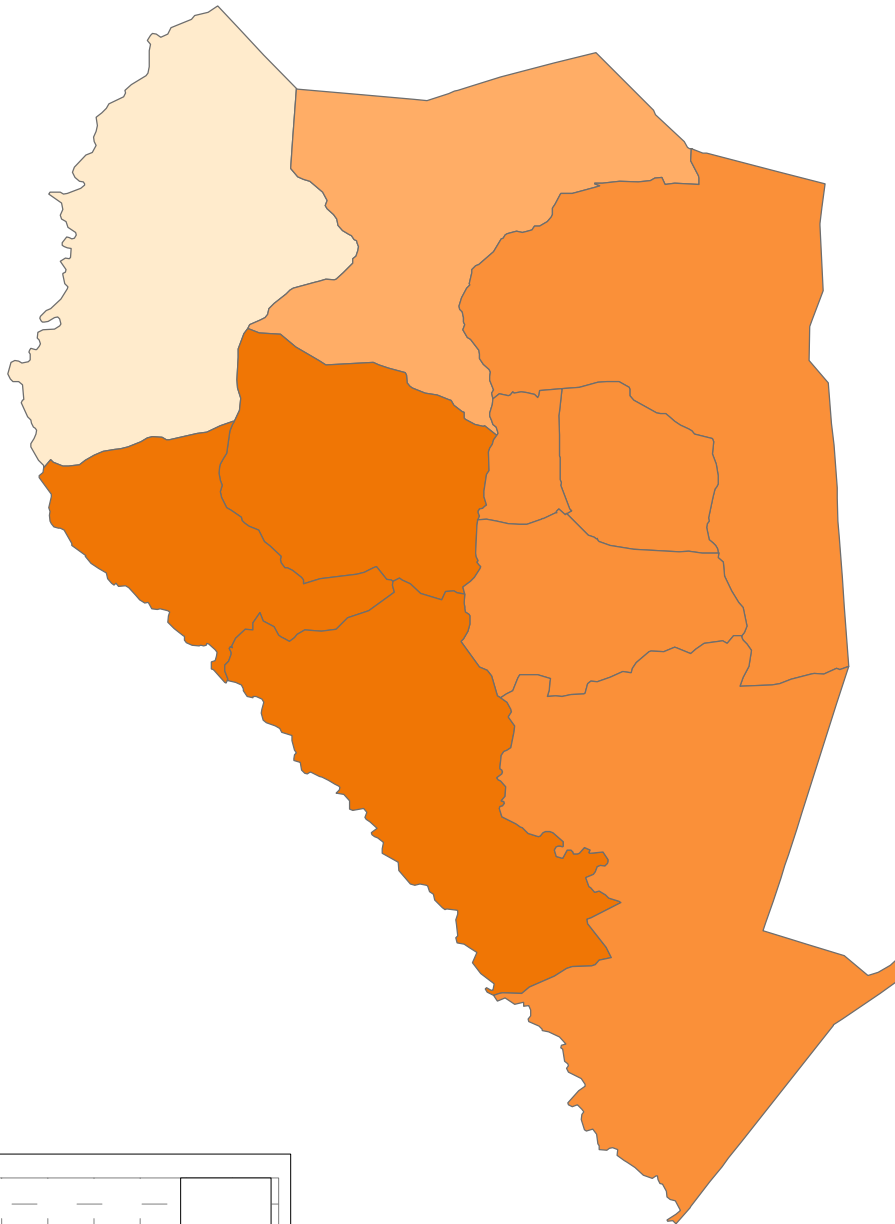

# Sampson County, NC

0 2.5 5  
Miles

SSRI/PRI - GIA Core  
Sundar S. Shrestha  
September 29, 2004  
GIS Data Sources:  
PASDA, U.S. Census  
Bureau, and PennDOT.

5

**Population  
Residing in the  
Same County  
for Five Years**

**Percent**