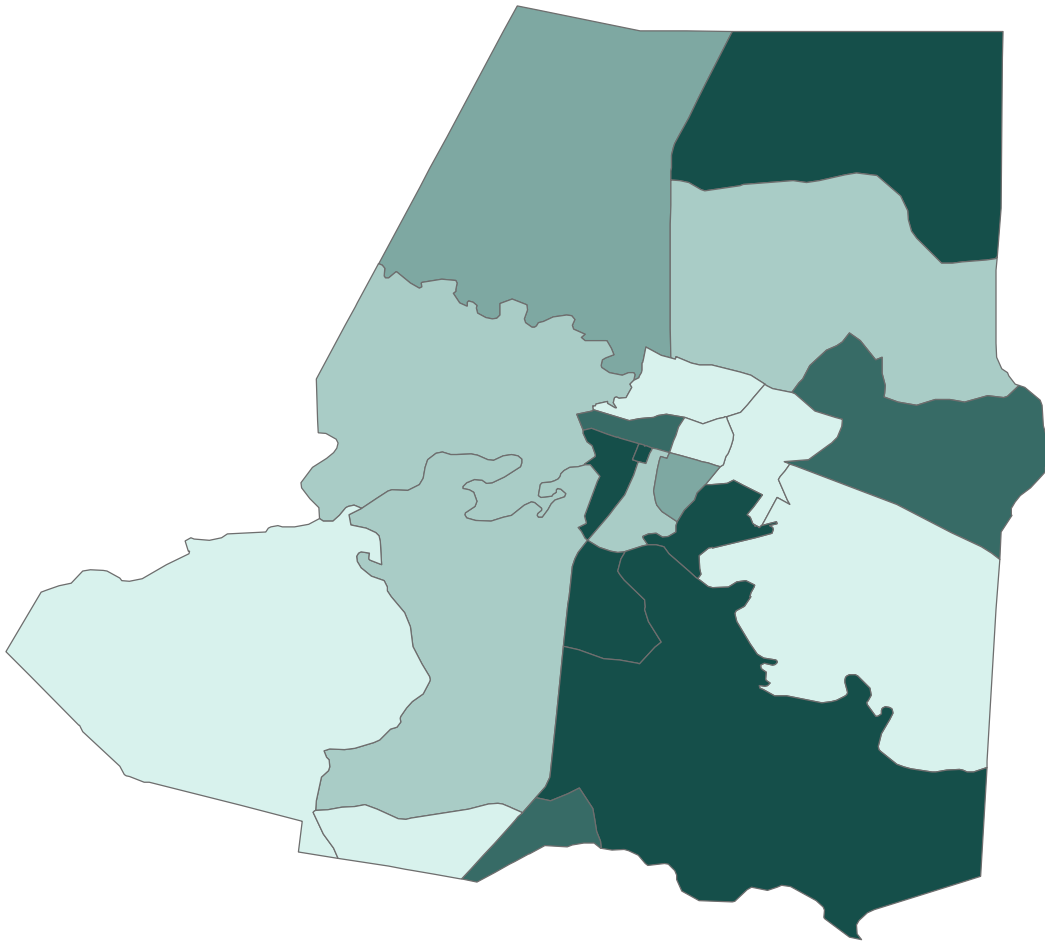

Wayne County, NC

SSRI/PRI - GIA Core
 Sundar S Shrestha
 October 4, 2004
 GIS Data Sources:
 PASDA, U.S. Census
 Bureau, and PennDOT.

5

Average Family Size

Number