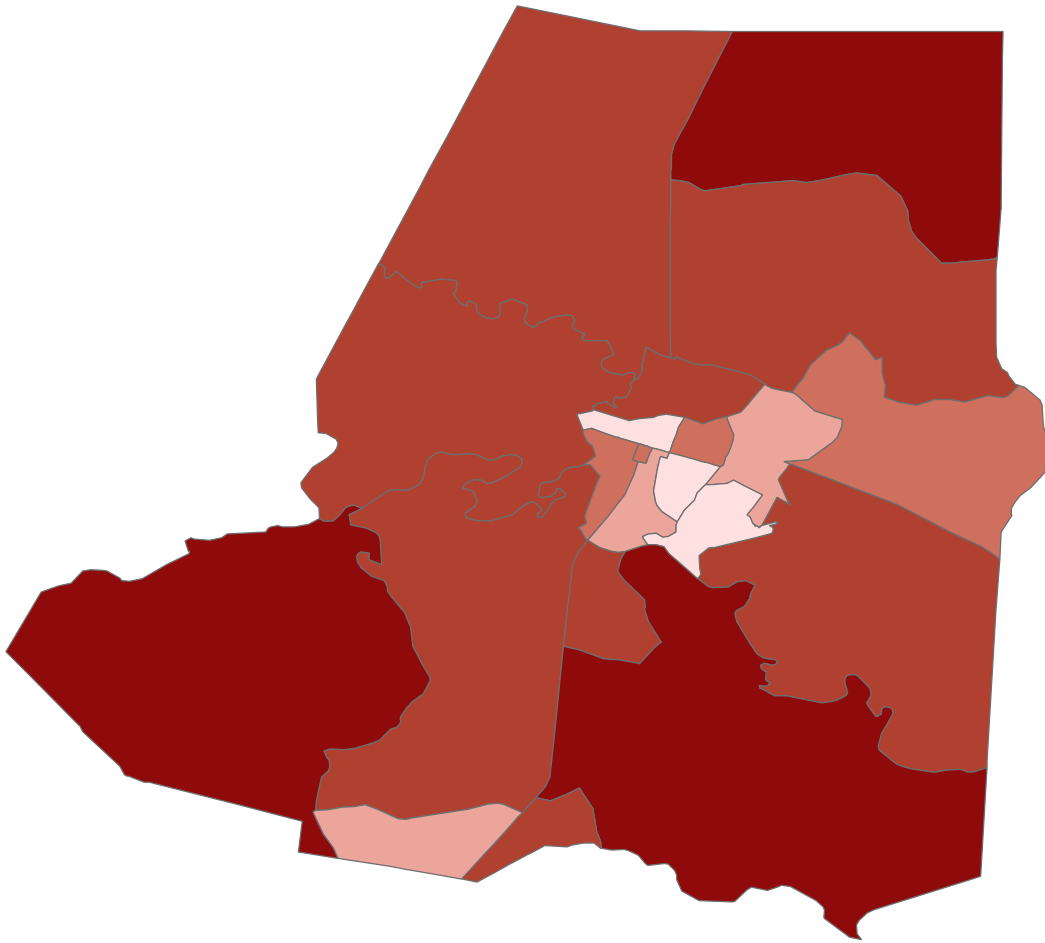

Wayne County, NC

SSRI/PRI - GIA Core
Sundar S Shrestha
October 4, 2004
GIS Data Sources:
PASDA, U.S. Census
Bureau, and PennDOT.

5

Mean Travel Time to Work

Minutes