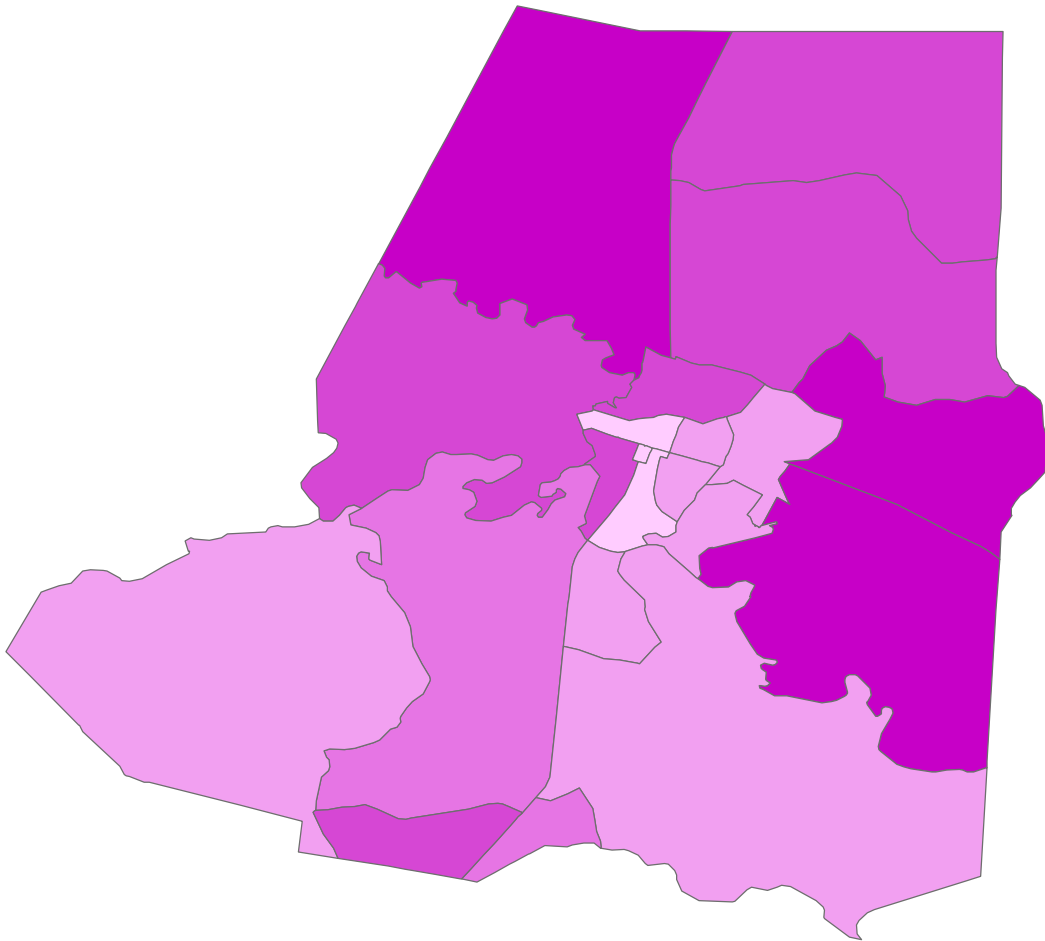

Wayne County, NC

SSRI/PRI - GIA Core
 Sundar S Shrestha
 October 6, 2004
 GIS Data Sources:
 PASDA, U.S. Census
 Bureau, and PennDOT.

5

Median Number of Rooms

Number