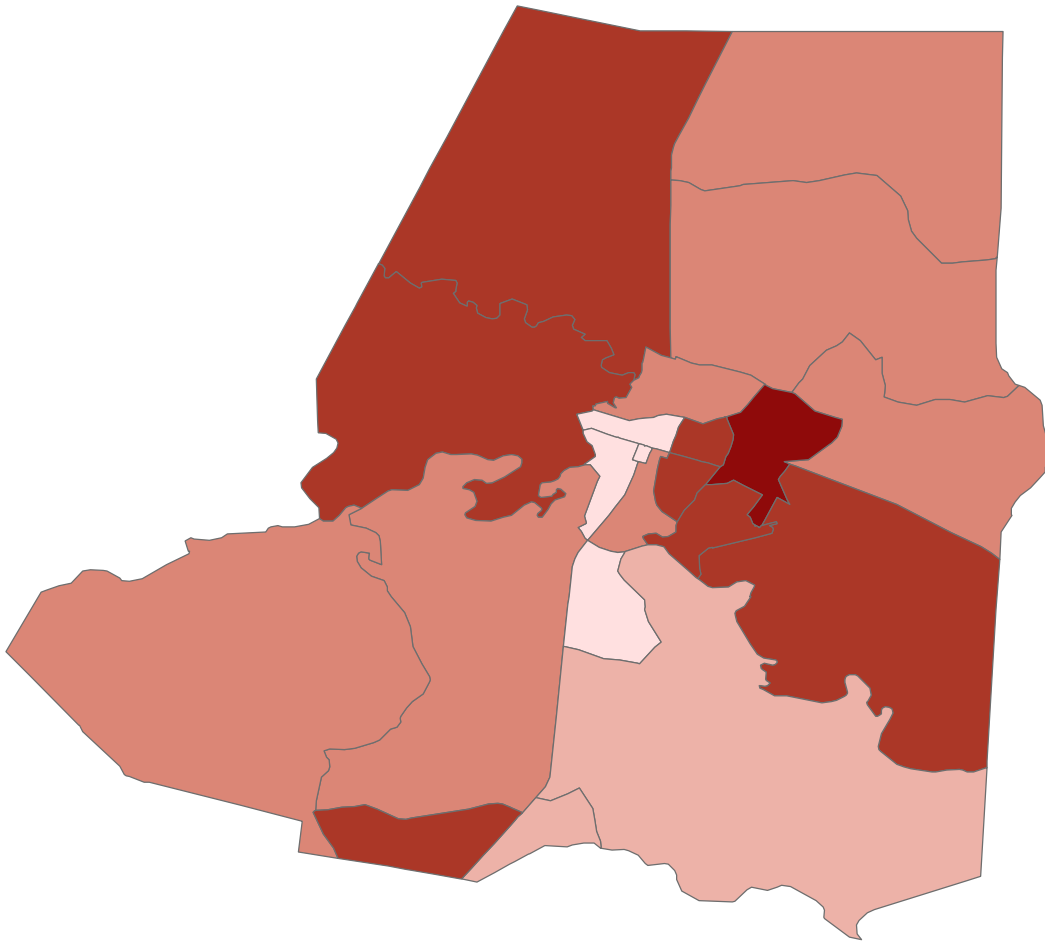

Wayne County, NC

SSRI/PRI - GIA Core
 Sundar S Shrestha
 October 4, 2004
 GIS Data Sources:
 PASDA, U.S. Census
 Bureau, and PennDOT.

5

Population with Bachelor's Degree or Higher

Percent