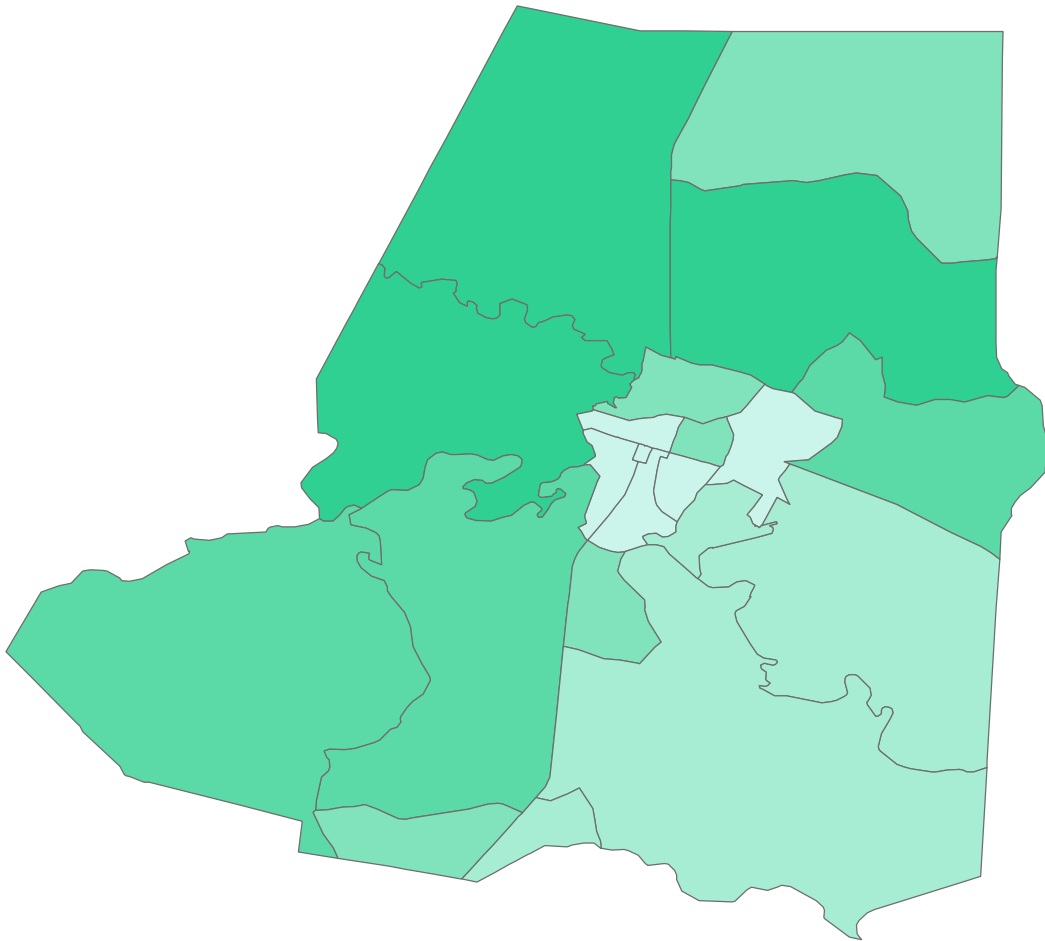

# Wayne County, NC

SSRI/PRI - GIA Core  
 Sundar S Shrestha  
 October 4, 2004  
 GIS Data Sources:  
 PASDA, U.S. Census  
 Bureau, and PennDOT.

## Children 0-5 with Both Parents in the Labor Force