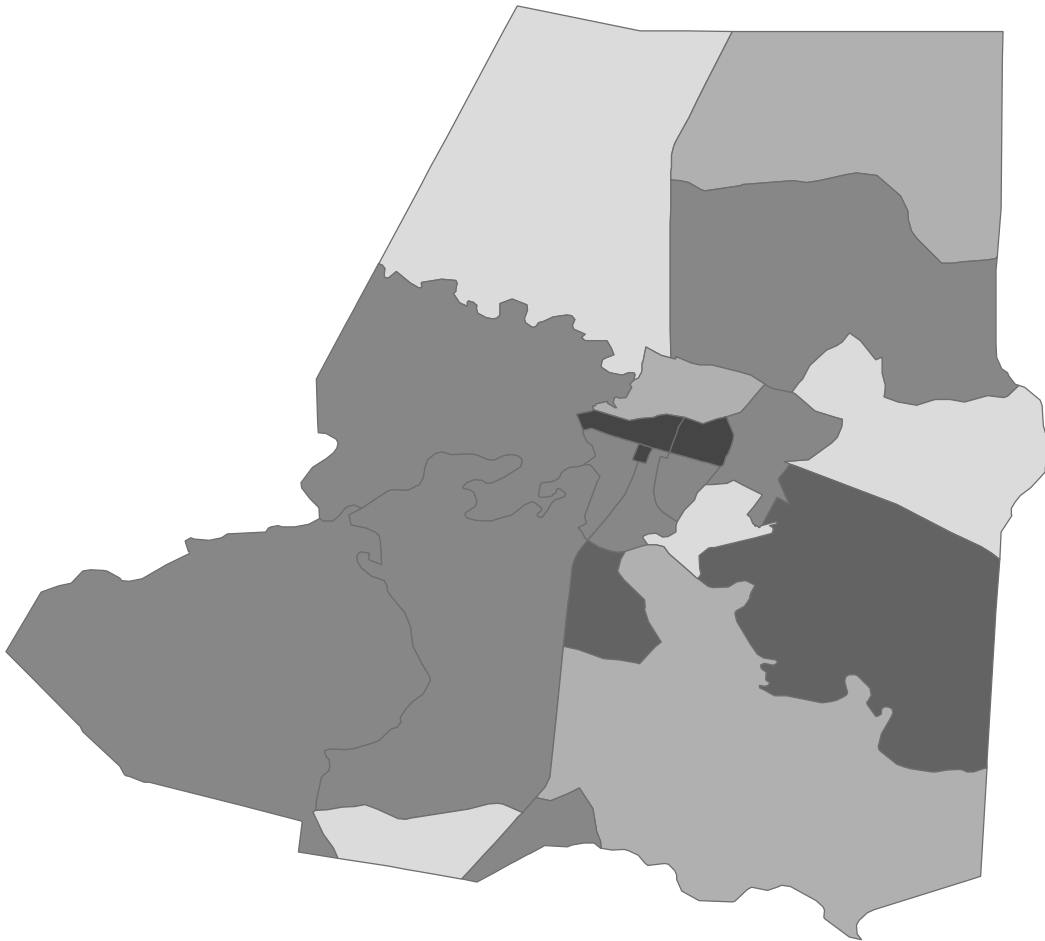

# Wayne County, NC

SSRI/PRI - GIA Core  
 Sundar S Shrestha  
 October 4, 2004  
 GIS Data Sources:  
 PASDA, U.S. Census  
 Bureau, and PennDOT.

## Population Divorced Over the Age of 15