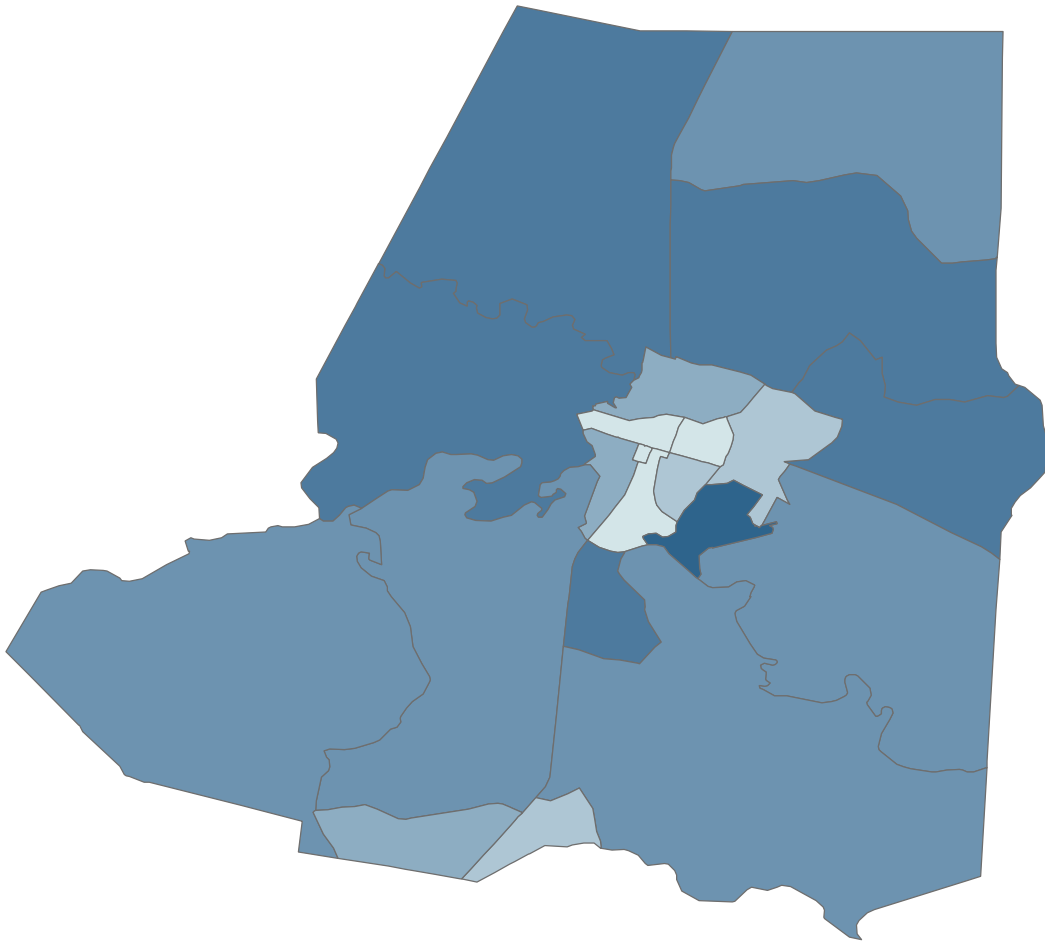

Wayne County, NC

SSRI/PRI - GIA Core
 Sundar S Shrestha
 October 4, 2004
 GIS Data Sources:
 PASDA, U.S. Census
 Bureau, and PennDOT.

5

Family Households

Percent