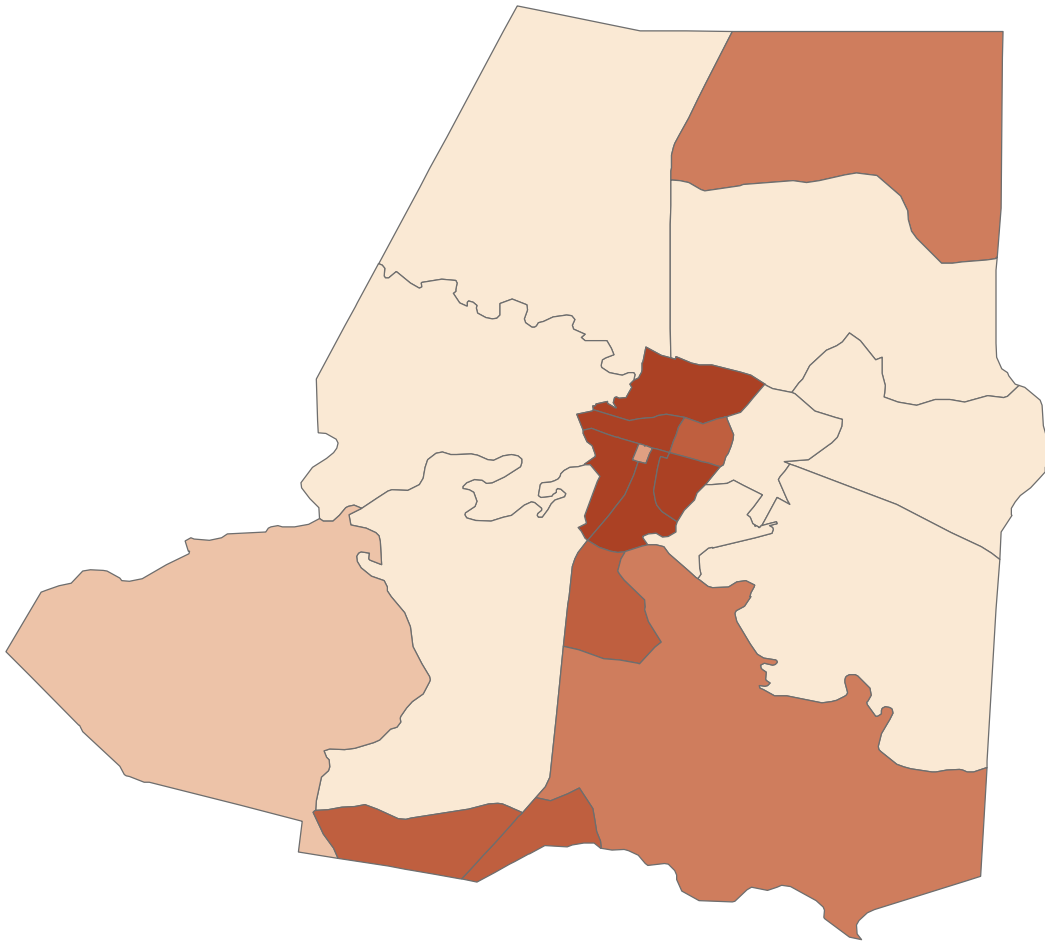

Wayne County, NC

SSRI/PRI - GIA Core
 Sundar S Shrestha
 October 6, 2004
 GIS Data Sources:
 PASDA, U.S. Census
 Bureau, and PennDOT.

5

Families in Poverty

Percent