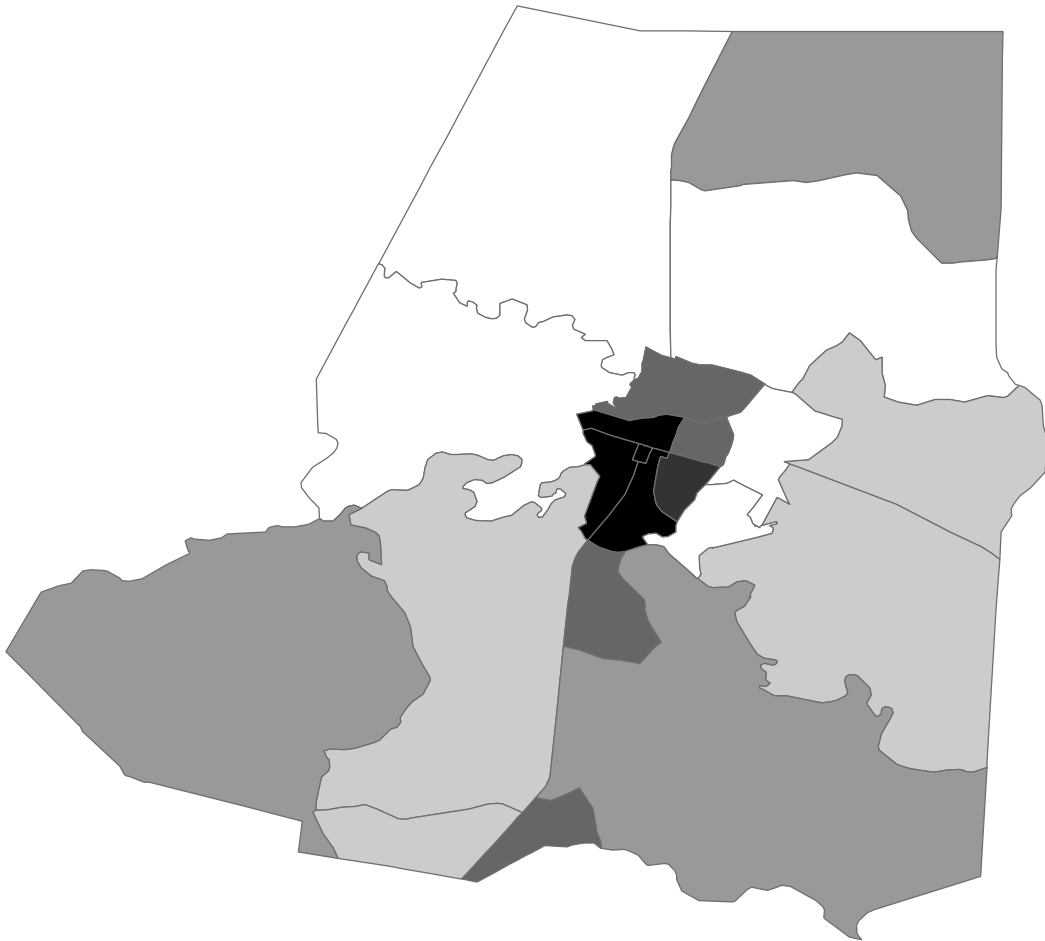

# Wayne County, NC

SSRI/PRI - GIA Core  
 Sundar S Shrestha  
 October 6, 2004  
 GIS Data Sources:  
 PASDA, U.S. Census  
 Bureau, and PennDOT.

# 5

**Families  
 with less than  
 \$15000**

## Percent