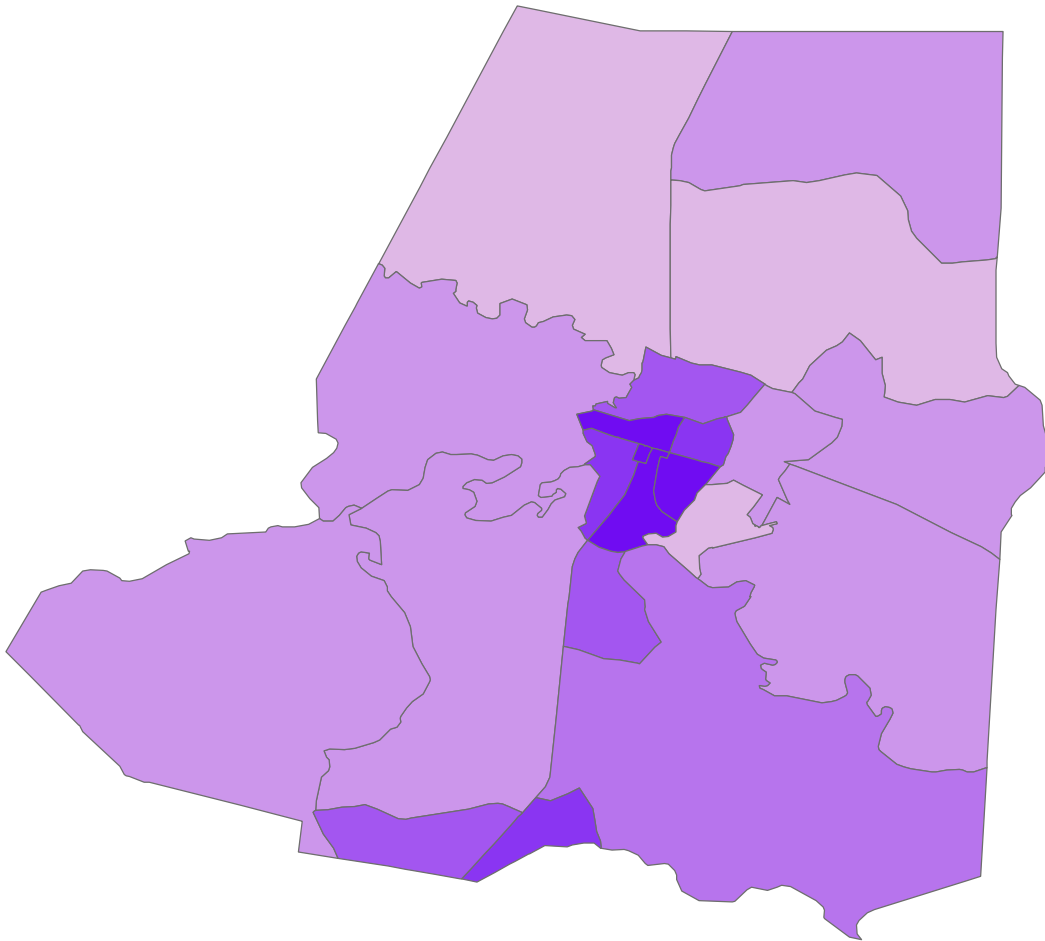

Wayne County, NC

SSRI/PRI - GIA Core
 Sundar S Shrestha
 October 6, 2004
 GIS Data Sources:
 PASDA, U.S. Census
 Bureau, and PennDOT.

5

Female Headed Householder Families in Poverty

Percent