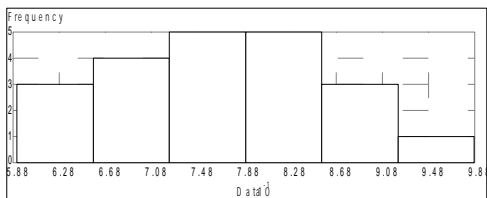

Wayne County, NC

SSRI/PRI - GIA Core
 Sundar S Shrestha
 October 6, 2004
 GIS Data Sources:
 PASDA, U.S. Census
 Bureau, and PennDOT.

5

Female Earnings as a Percent of Male Earnings

Percent

- < 70.00
- 70.01 - 74.00
- 74.01 - 78.00
- 78.01 - 82.00
- 82.01 - 86.00
- 86.01 +