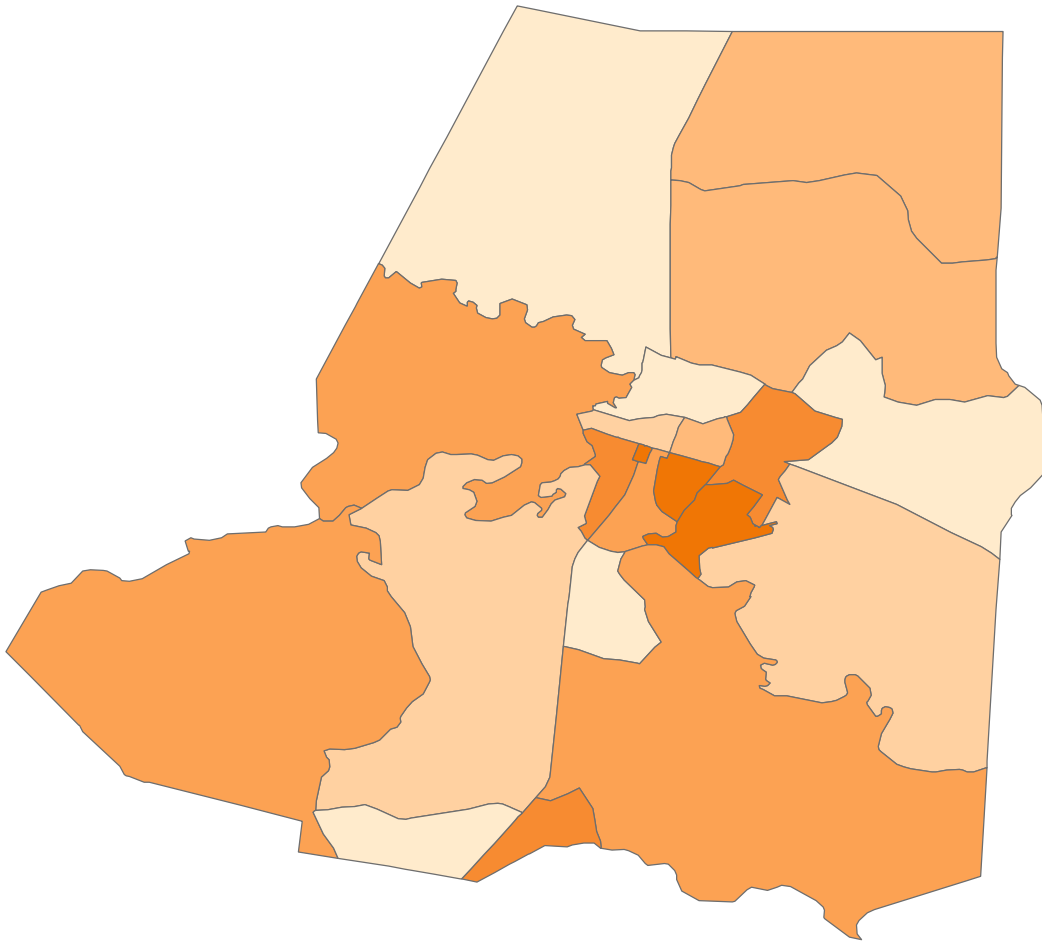

Wayne County, NC

SSRI/PRI - GIA Core
 Sundar S Shrestha
 October 6, 2004
 GIS Data Sources:
 PASDA, U.S. Census
 Bureau, and PennDOT.

5

Female Earnings as a Percent of Male Earnings

Percent

- < 70.00
- 70.01 - 74.00
- 74.01 - 78.00
- 78.01 - 82.00
- 82.01 - 86.00
- 86.01 +