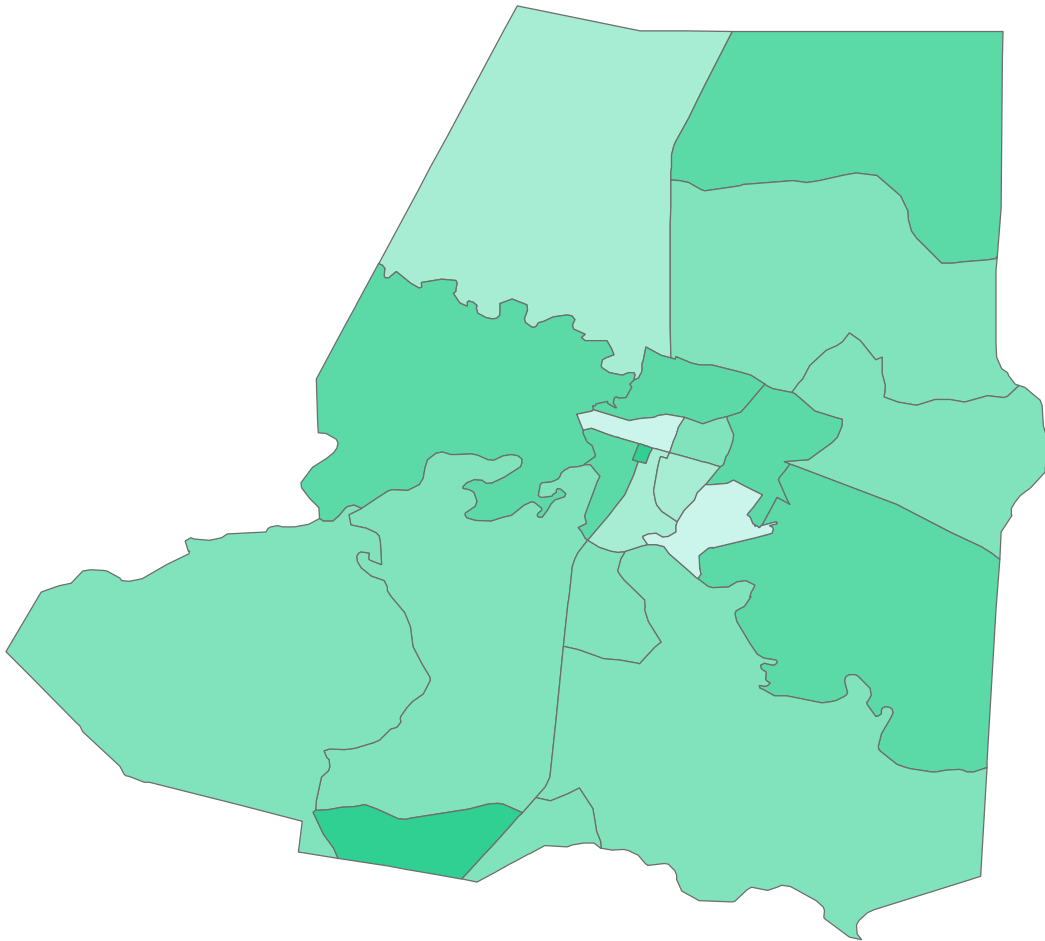

Wayne County, NC

0 2.5 5
Miles

SSRI/PRI - GIA Core
Sundar S Shrestha
October 4, 2004
GIS Data Sources:
PASDA, U.S. Census
Bureau, and PennDOT.

5

**Households
with
Individuals
Under 18**

Percent