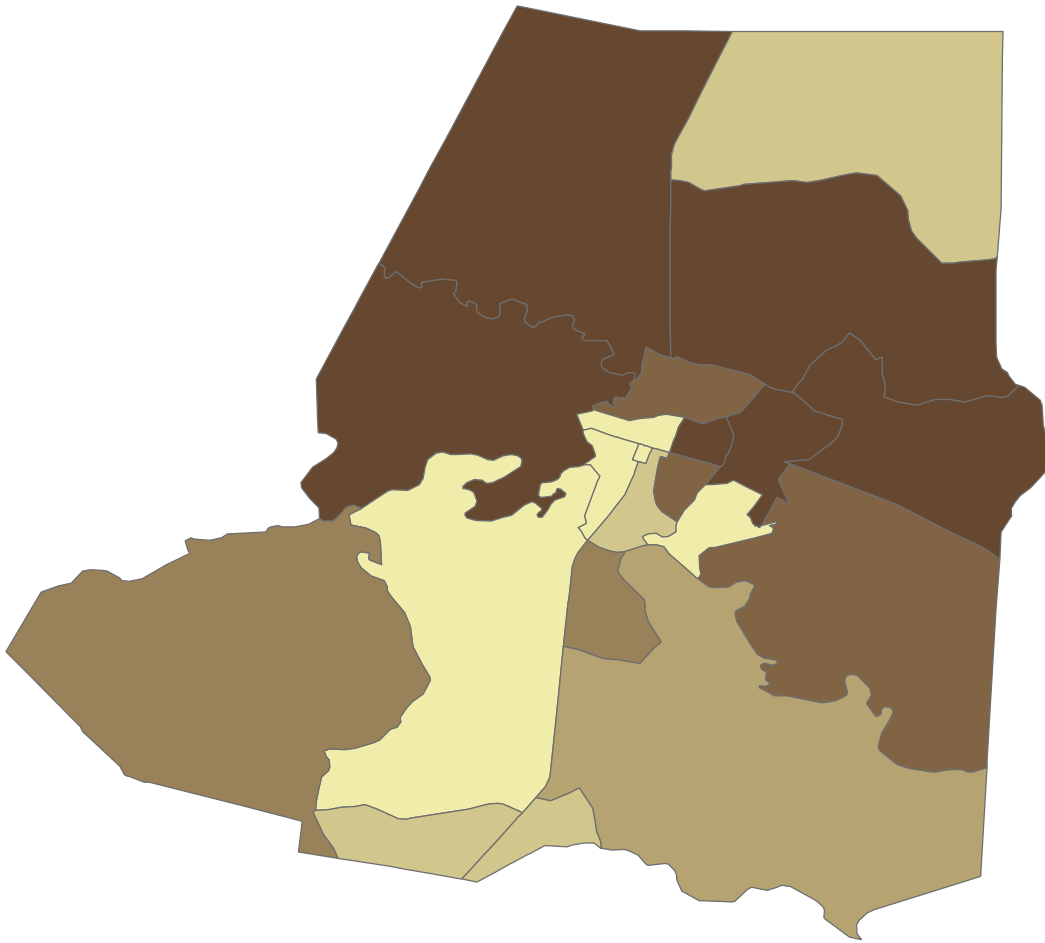

# Wayne County, NC

SSRI/PRI - GIA Core  
 Sundar S Shrestha  
 October 4, 2004  
 GIS Data Sources:  
 PASDA, U.S. Census  
 Bureau, and PennDOT.