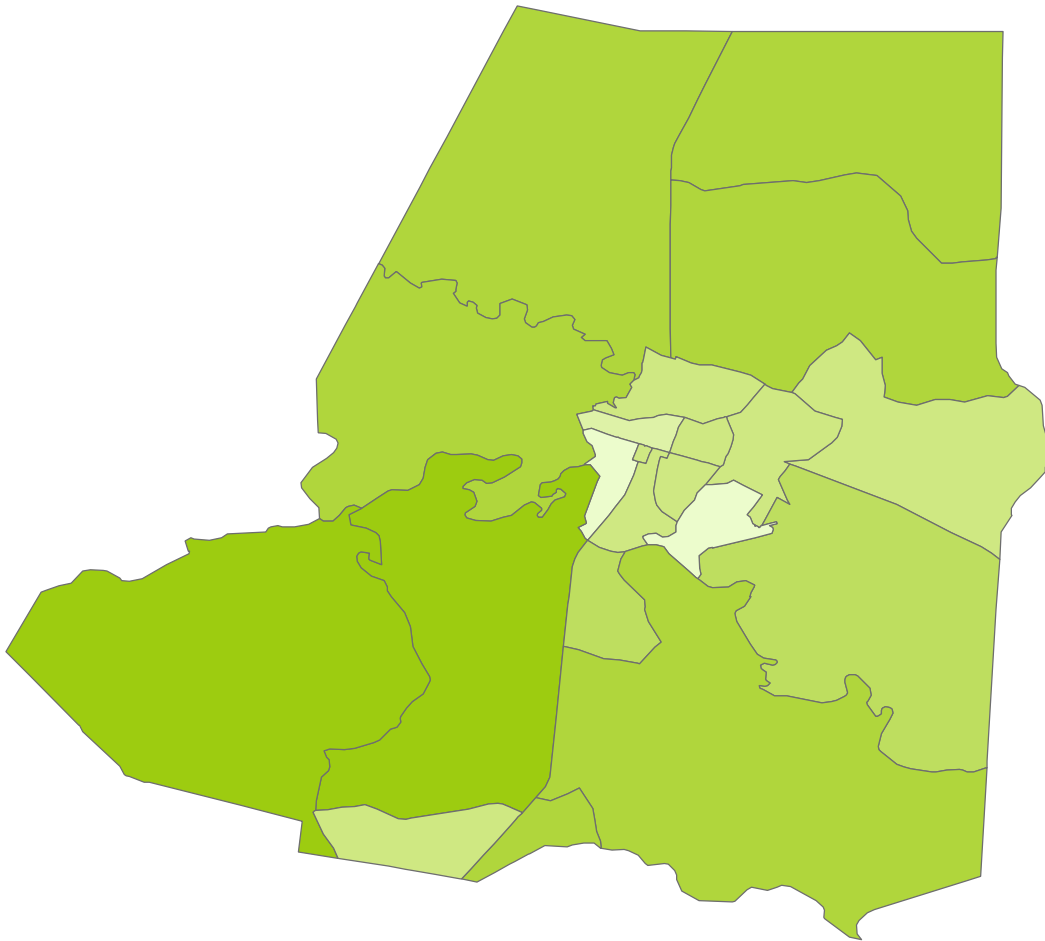

# Wayne County, NC

SSRI/PRI - GIA Core  
 Sundar S Shrestha  
 October 4, 2004  
 GIS Data Sources:  
 PASDA, U.S. Census  
 Bureau, and PennDOT.

## Population Employed