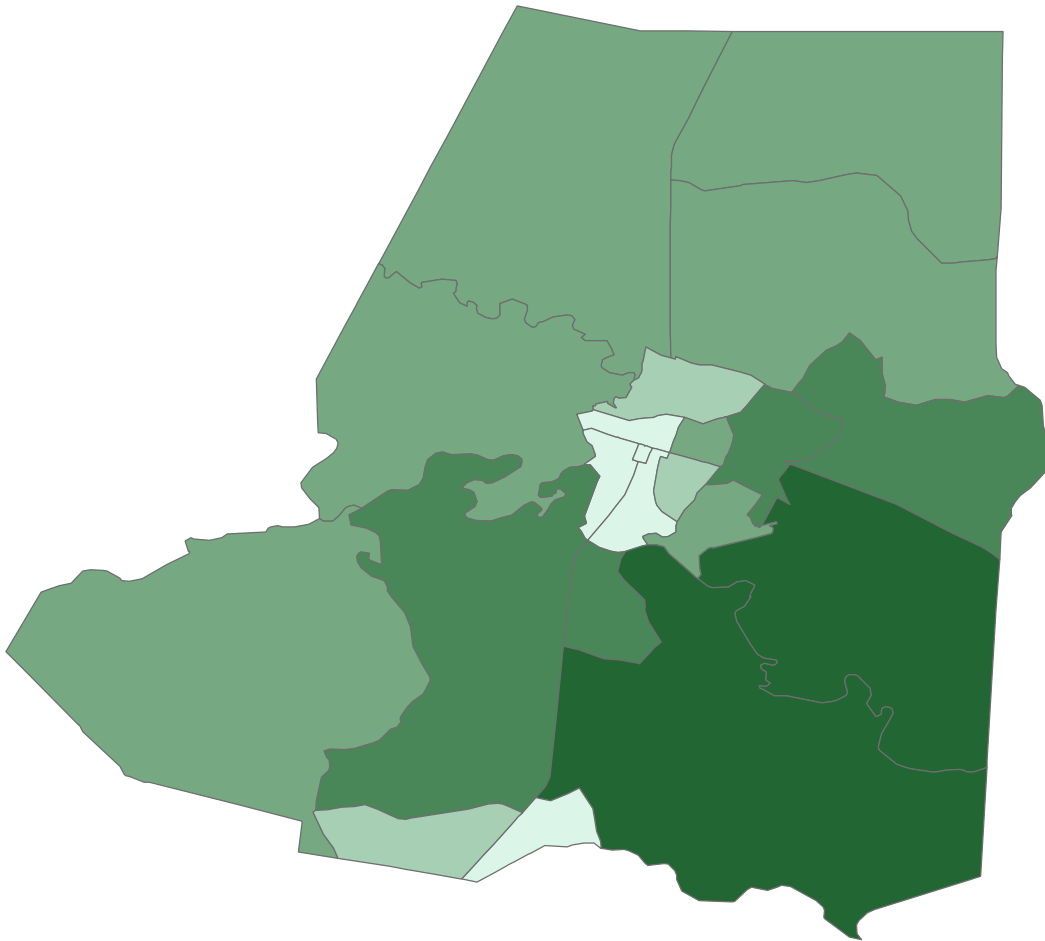

Wayne County, NC

SSRI/PRI - GIA Core
 Sundar S Shrestha
 October 4, 2004
 GIS Data Sources:
 PASDA, U.S. Census
 Bureau, and PennDOT.

5

Population Foreign-Born

Percent