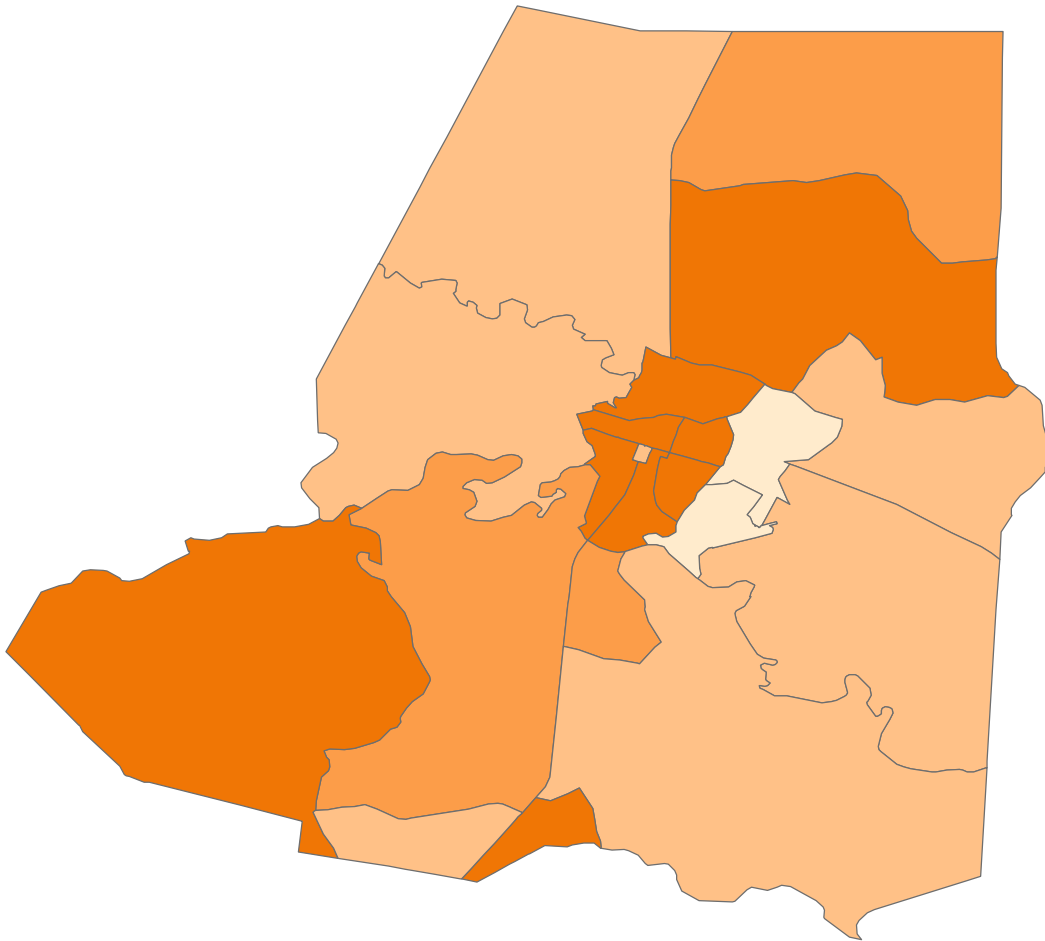

Wayne County, NC

SSRI/PRI - GIA Core
 Sundar S Shrestha
 October 4, 2004
 GIS Data Sources:
 PASDA, U.S. Census
 Bureau, and PennDOT.

5

Population Residing in the Same County for Five Years

Percent

- <75.00
- 75.01 - 80.00
- 80.01 - 85.00
- 85.01 +