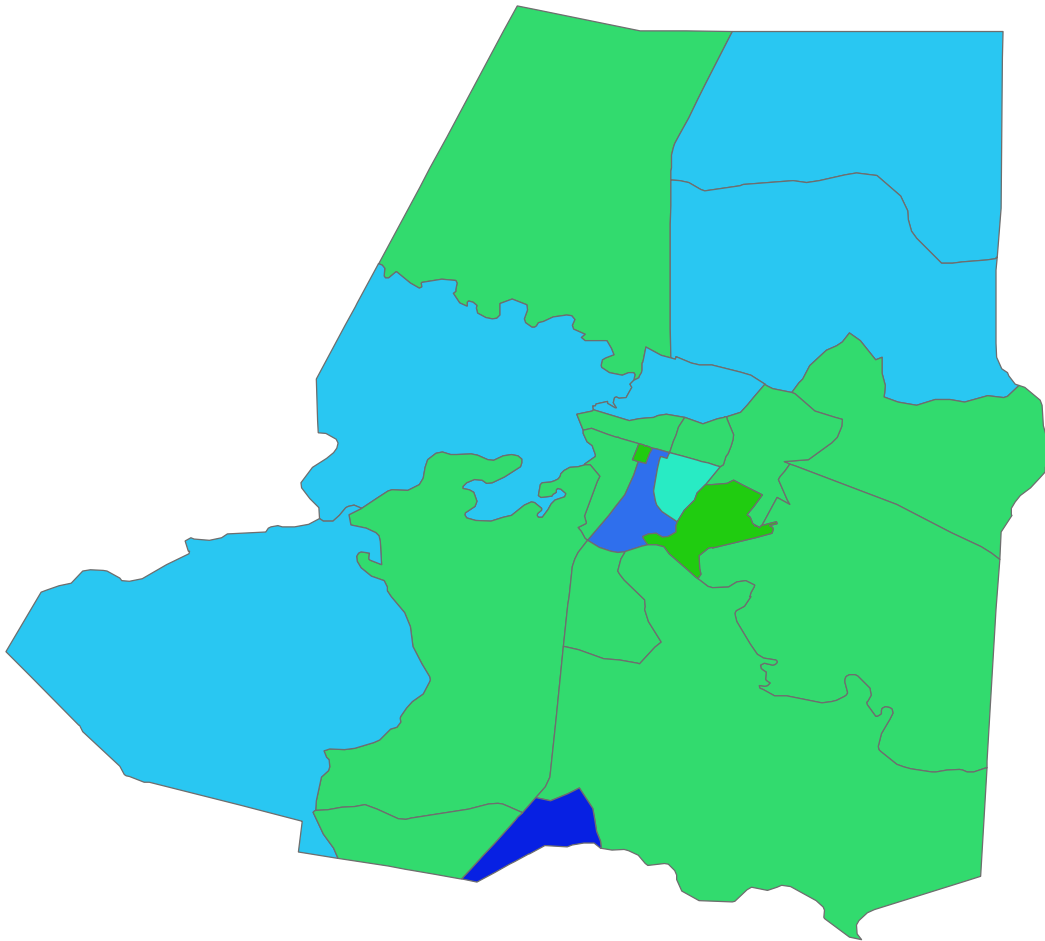

Wayne County, NC

SSRI/PRI - GIA Core
 Sundar S Shrestha
 October 4, 2004
 GIS Data Sources:
 PASDA, U.S. Census
 Bureau, and PennDOT.

5

Population Residing in the Same House for Five Years

Percent

- < 45.000
- 45.01 - 55.00
- 55.01 - 57.50
- 57.51 - 60.00
- 60.01 - 62.50
- 62.51 +