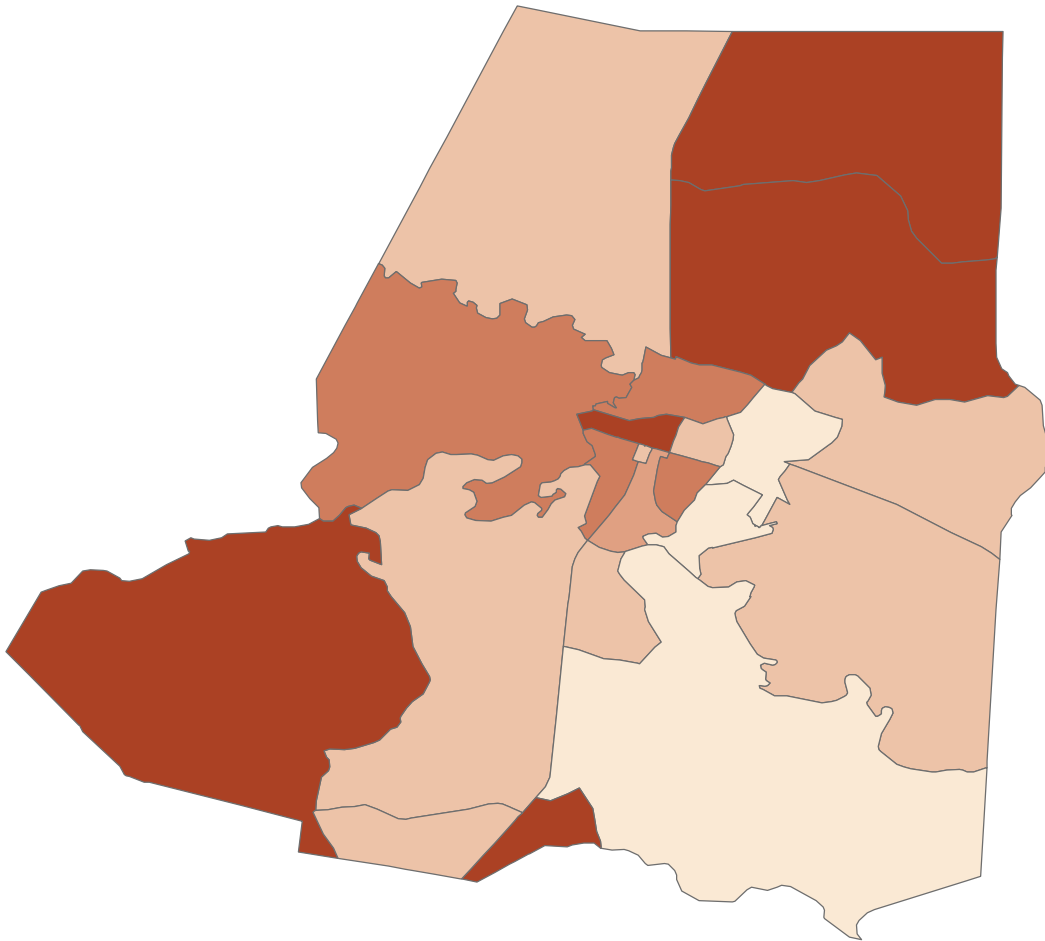

Wayne County, NC

SSRI/PRI - GIA Core
 Sundar S Shrestha
 October 4, 2004
 GIS Data Sources:
 PASDA, U.S. Census
 Bureau, and PennDOT.

5

Population Residing in the Same State for Five Years

Percent

- < 85.00
- 85.01 - 90.00
- 90.01 - 91.00
- 91.01 - 92.00
- 92.01 - 93.00
- 93.01 +