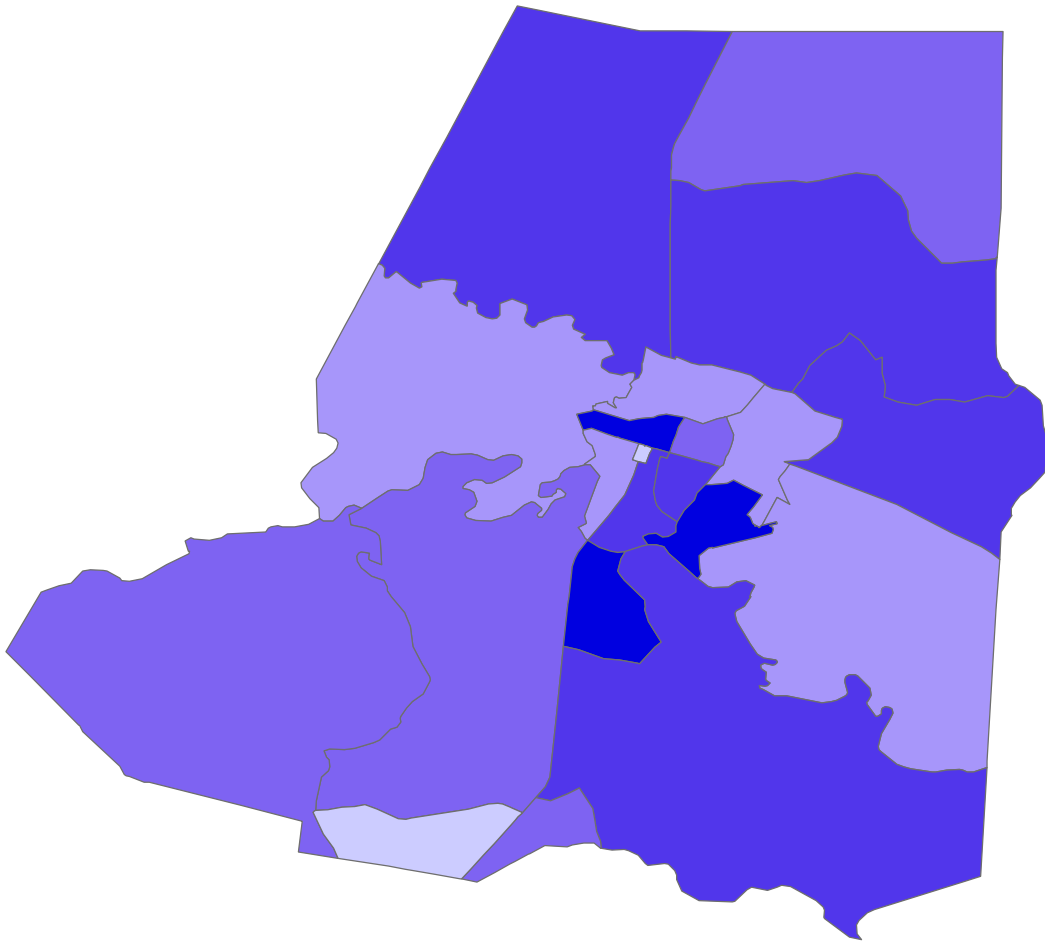

Wayne County, NC

SSRI/PRI - GIA Core
 Sundar S Shrestha
 October 4, 2004
 GIS Data Sources:
 PASDA, U.S. Census
 Bureau, and PennDOT.

5

Population Under the Age of 5

Percent