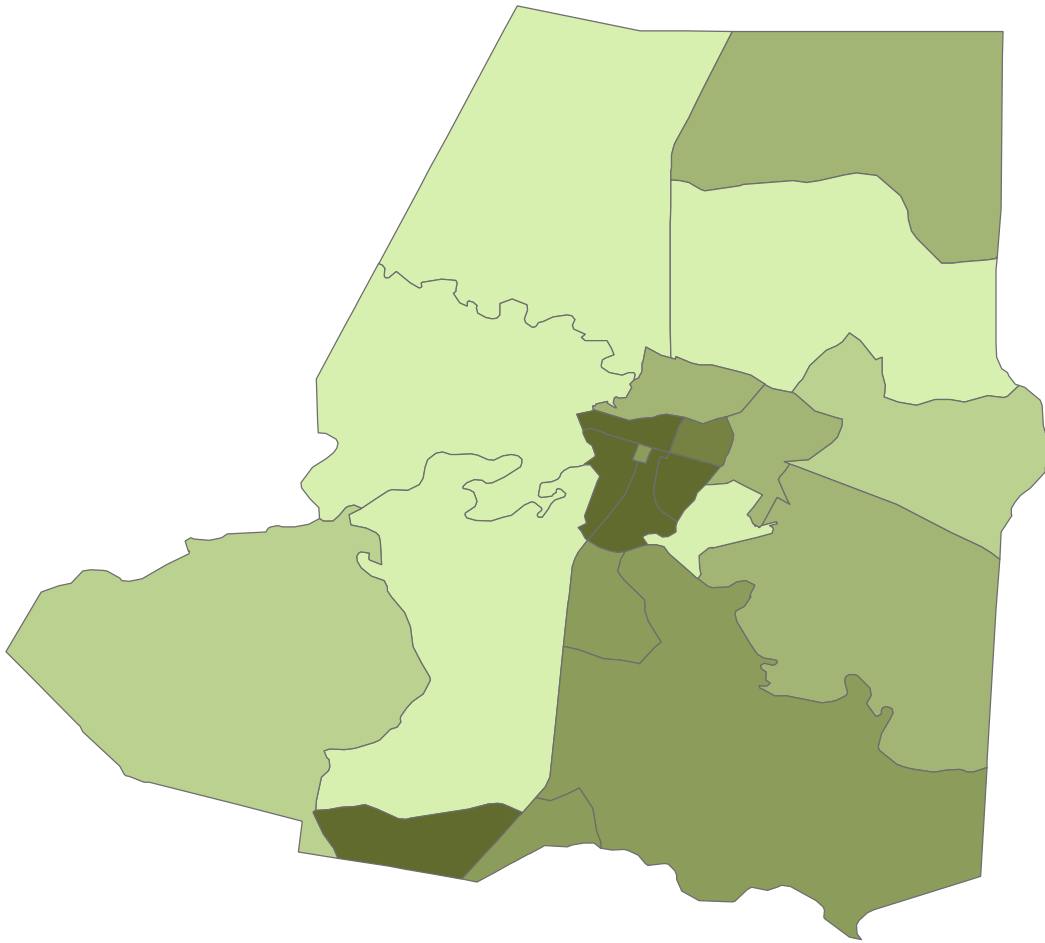

# Wayne County, NC

SSRI/PRI - GIA Core  
 Sundar S Shrestha  
 October 4, 2004  
 GIS Data Sources:  
 PASDA, U.S. Census  
 Bureau, and PennDOT.

## Population Unemployed