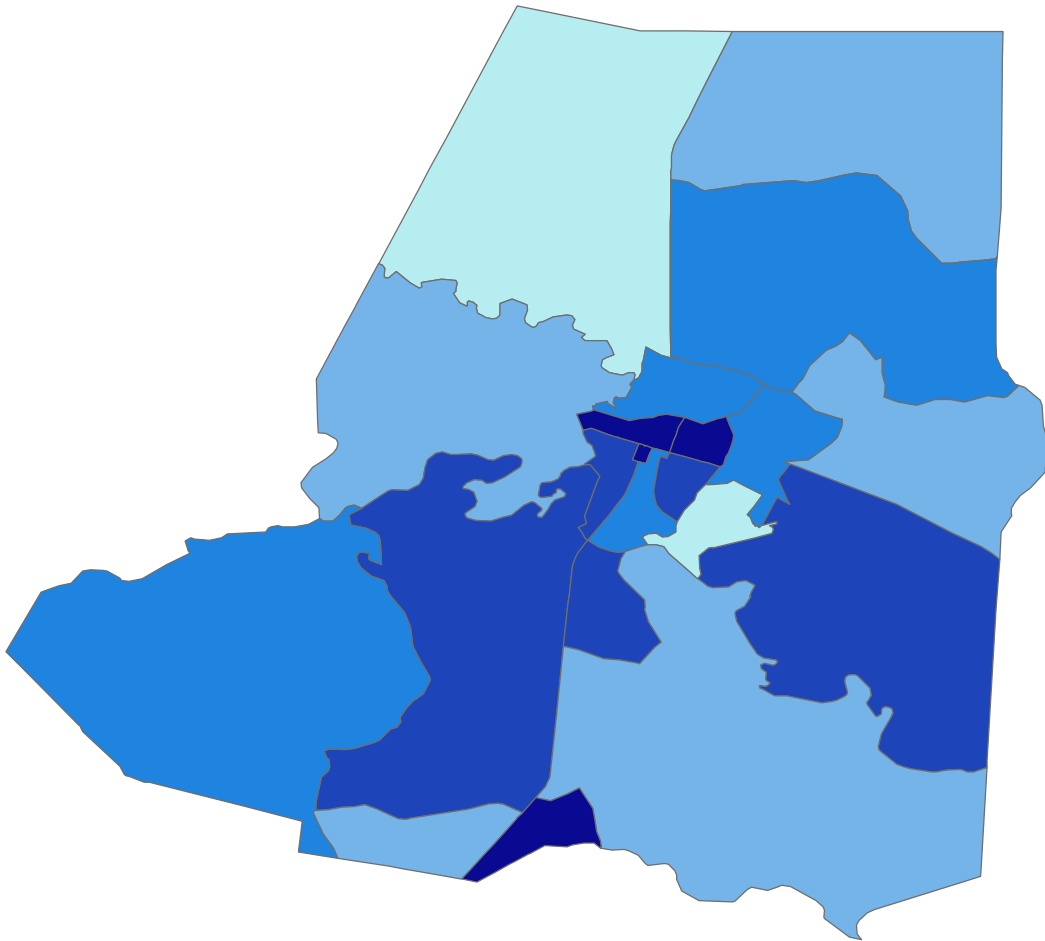

# Wayne County, NC

SSRI/PRI - GIA Core  
 Sundar S Shrestha  
 October 4, 2004  
 GIS Data Sources:  
 PASDA, U.S. Census  
 Bureau, and PennDOT.

## Women Divorced Over the Age of 15

### Percent