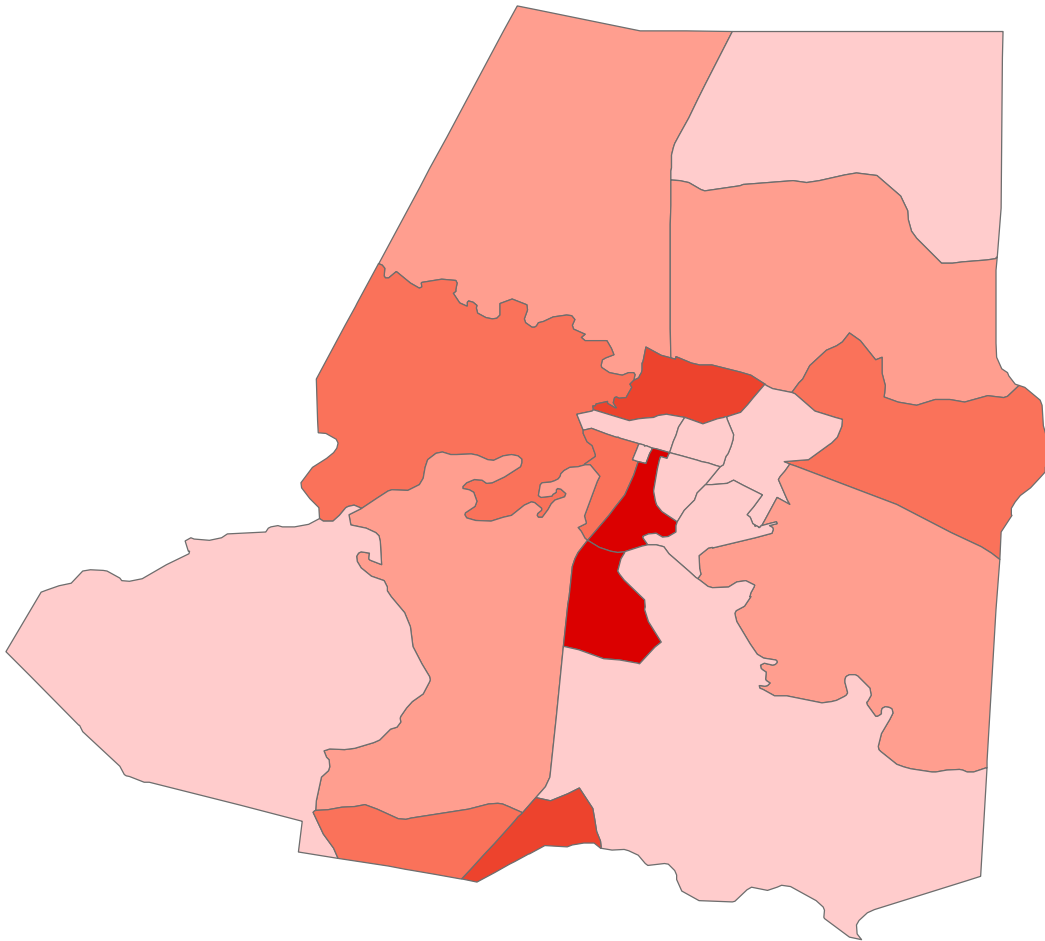

Wayne County, NC

SSRI/PRI - GIA Core
 Sundar S Shrestha
 October 4, 2004
 GIS Data Sources:
 PASDA, U.S. Census
 Bureau, and PennDOT.

5

Population Density (Per Square Mile)

Number