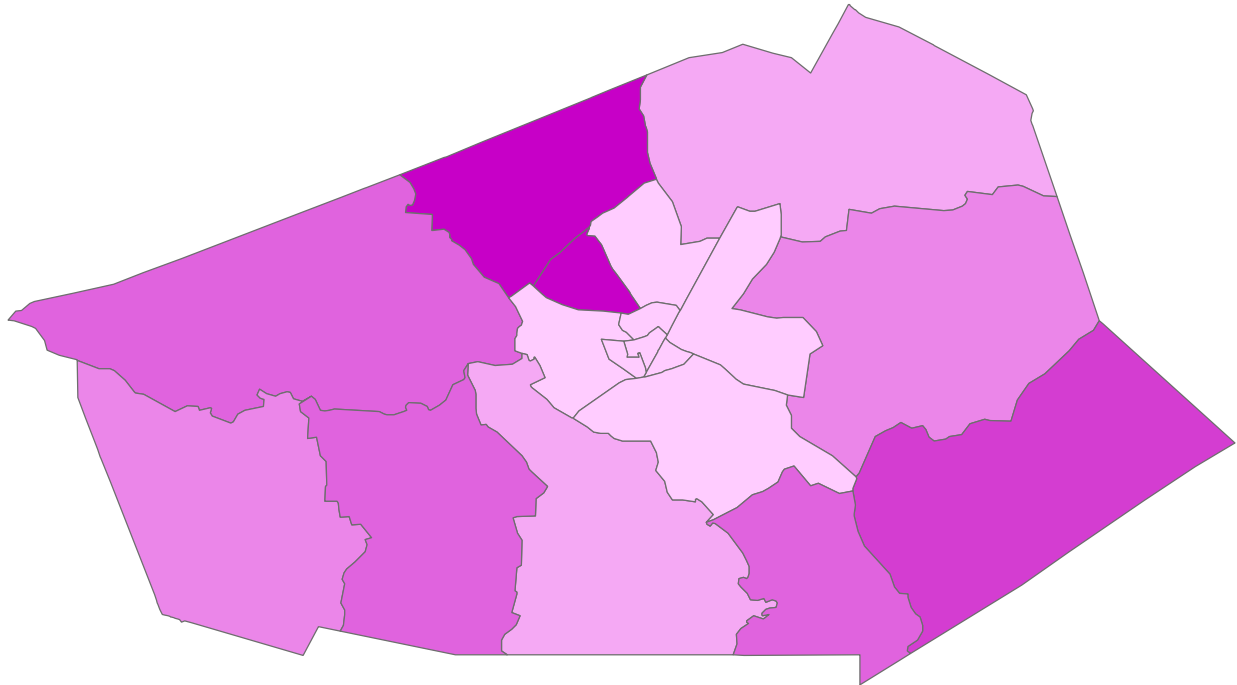

# Wilson County, NC

SSRI/PRI - GIA Core  
Sundar S. Shrestha  
October 8, 2004  
GIS Data Sources:  
PASDA, U.S. Census  
Bureau, and PennDOT.