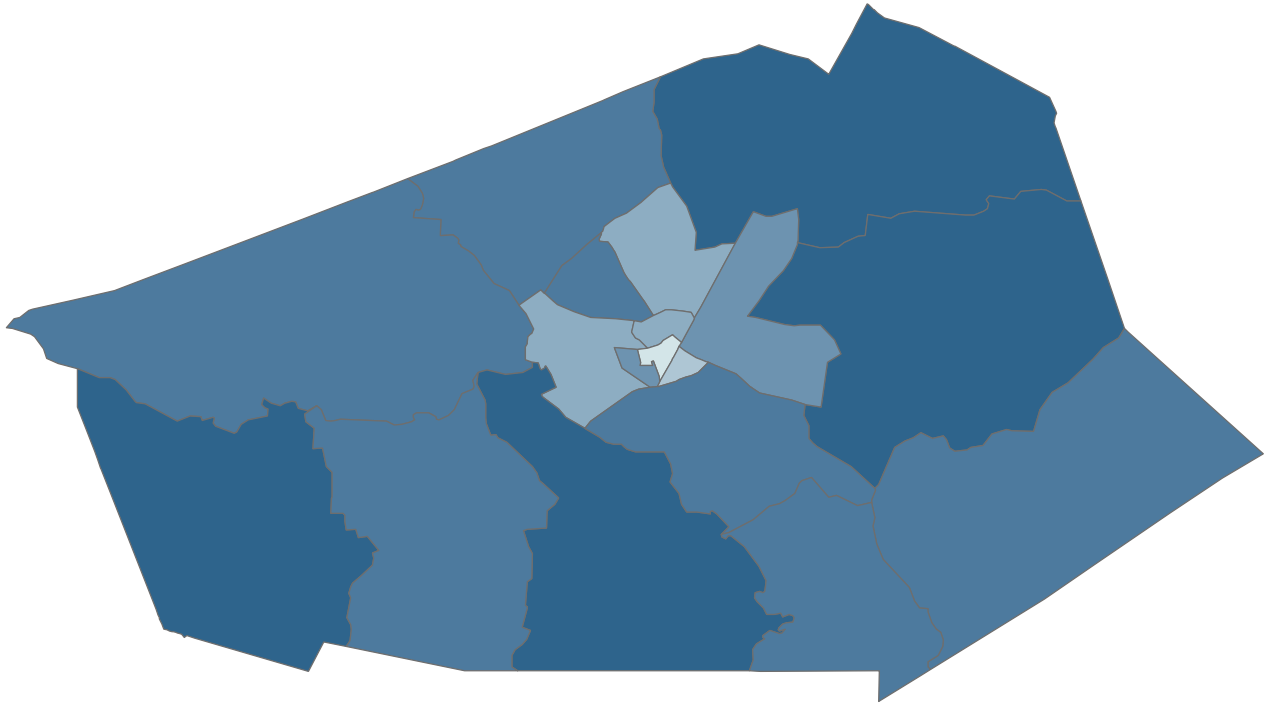

# Wilson County, NC

SSRI/PRI - GIA Core  
Sundar S. Shrestha  
October 6, 2004  
GIS Data Sources:  
PASDA, U.S. Census  
Bureau, and PennDOT.

## Family Households