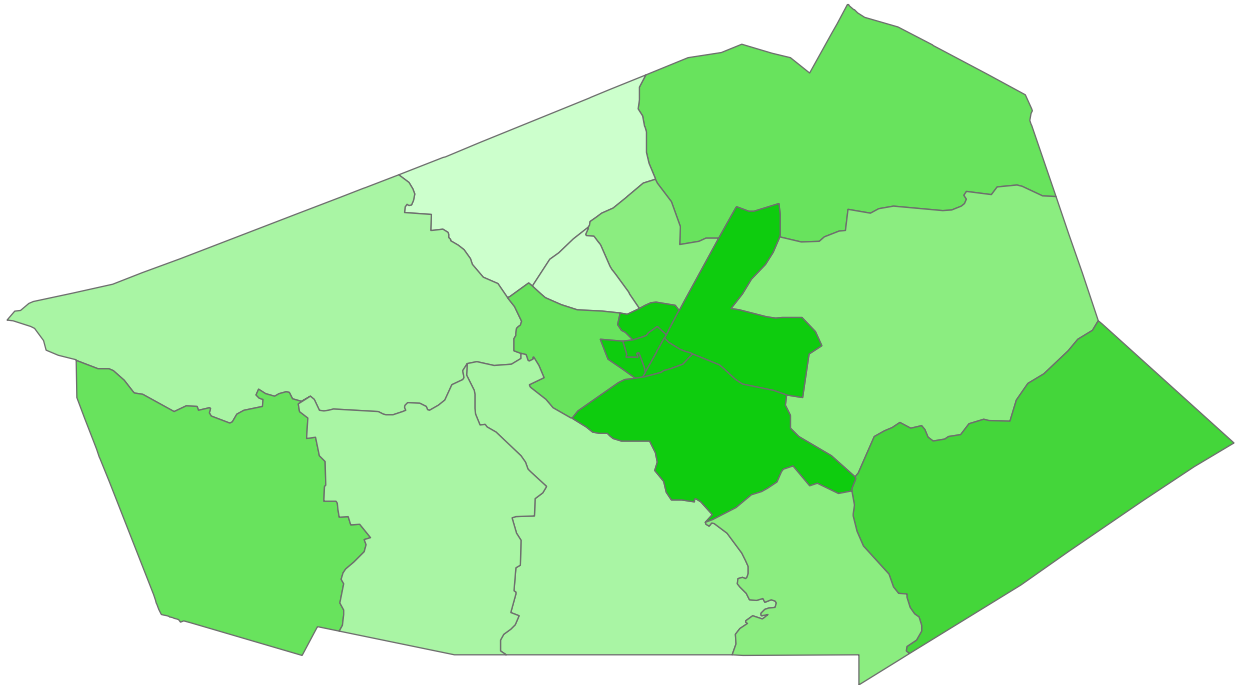

Wilson County, NC

SSRI/PRI - GIA Core
Sundar S. Shrestha
October 8, 2004
GIS Data Sources:
PASDA, U.S. Census
Bureau, and PennDOT.

5

**Families
with less than
\$25000**

Percent